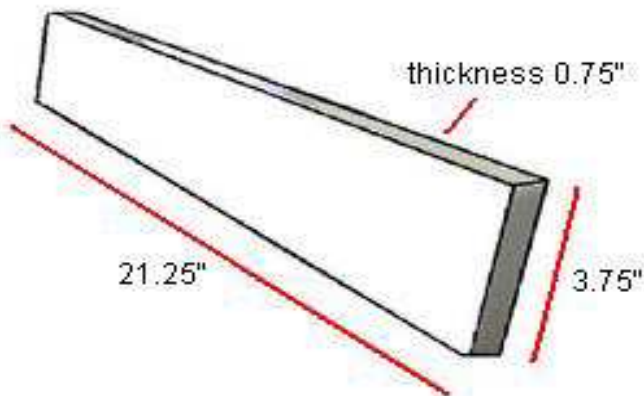

22" Side Splash

Specifications

Material Content: Cultured Marble
Size: 22"
Color: White on white

Dimensions

Warranty & Compliances

Warranty 5 Year Limited Warranty

Order Codes & Finishes/Colors

22" 553362