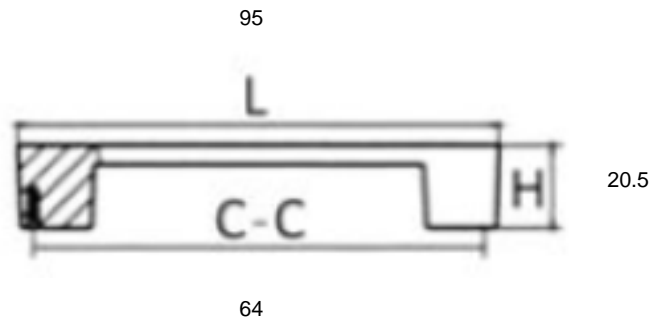

Cask Cabinet Pull

Specifications

Metal Material	100% Zinc alloy
Packaging	Poly bag
Mounting:	64 MM C-C
Hardware:	two 8-32 screws; included

Dimensions

Warranty & Compliances

Warranty	Limited 1 year warranty
ANSI/BHMA	N/A