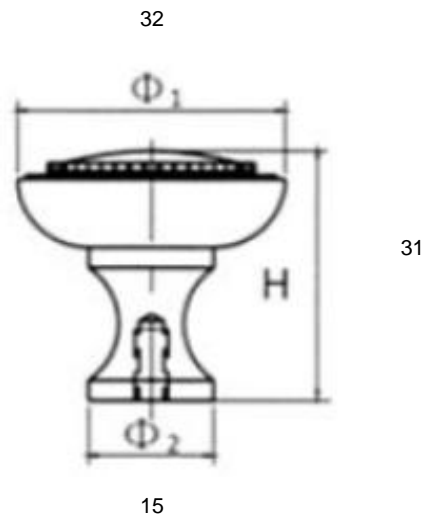

Regal Cabinet Knob

Specifications

Metal Material	100% aluminum
Packaging	Poly bag
Mounting:	Single point; 15mm base
Hardware:	one 8-32 screw; included

Dimensions

Warranty & Compliances

Warranty	Limited 1 year warranty
ANSI/BHMA	N/A

Order Codes

Brushed Nickel	205203
Antique Brass	205229
Antique Pewter	205237

Type:
Job:
Order Code:
Approvals: