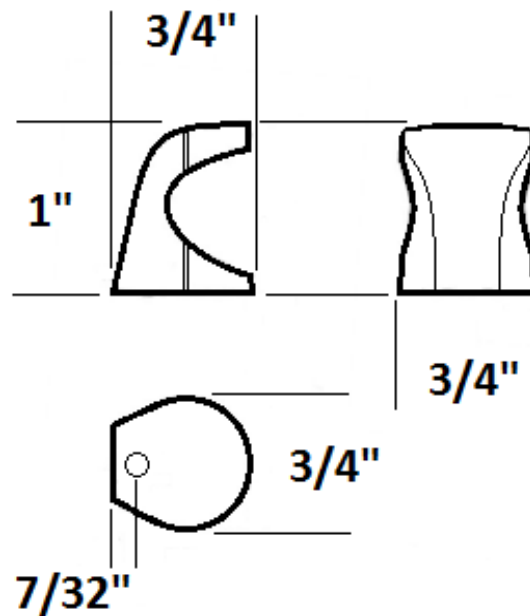

Clove Cabinet Knob

Specifications

Metal Material	100% Zinc alloy
Packaging	Poly bag
Mounting:	Single point; 3/4" base
Hardware:	one 8-32 screw; included

Dimensions

Warranty & Compliances

Warranty	Limited 1 year warranty
ANSI/BHMA	N/A

Order Codes

Brushed Nickel	205146
Antique Brass	205153

Type:
Job:
Order Code:
Approvals: