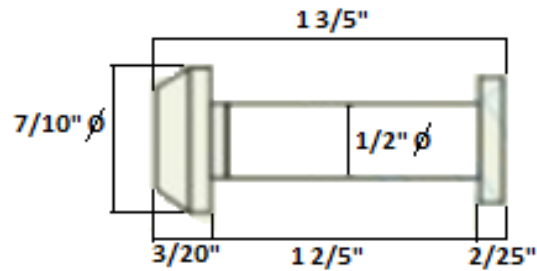

Small Door Viewer

Specifications

Metal Material:	Brass
Lens Material	Plastic
Visual Angle:	160 degree
Packaging:	White Box

Dimensions

Warranty & Compliances

Warranty	1 Year Limited Warranty
ANSI	N/A

Order Codes