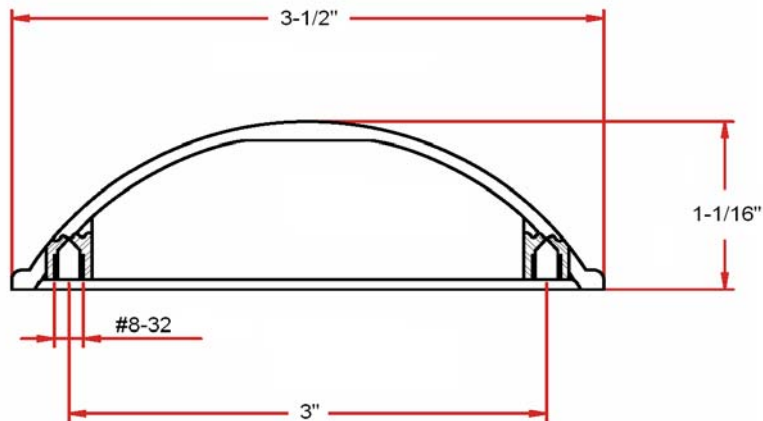

West Side Cabinet Pull

Specifications

Metal Material	100% Zinc alloy
Packaging	Poly bag
Mounting:	3" CC
Hardware:	Two 1" x 8-32 screws; included

Dimensions

Warranty & Compliances

Warranty	Limited 1 year warranty
ANSI/BHMA	N/A