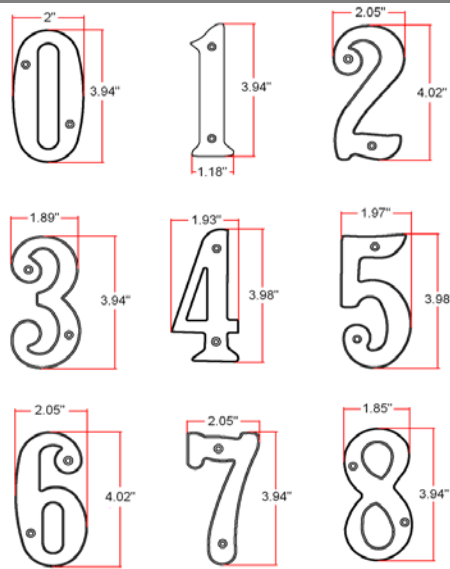

Solid Brass Numerals

Specifications

Metal Material: Brass
Dimensions: 4"
Hardware: with 2 pcs of 2.9x16mm screws

Dimensions

Warranty & Compliances

Warranty Limited 1 year warranty
ANSI/BHMA N/A

Order Codes

| | Satin Nickel (US15) | Oil Rubbed Bronze (US10B) | Satin Brass |
|-----------------------------|------------------------|------------------------------|-------------|
| SOLID BRASS NUMBER 1 | 203398 | 203489 | 203570 |
| SOLID BRASS NUMBER 2 | 203406 | 203497 | 203588 |
| SOLID BRASS NUMBER 3 | 203414 | 203505 | 203596 |
| SOLID BRASS NUMBER 4 | 203422 | 203513 | 203604 |
| SOLID BRASS NUMBER 5 | 203430 | 203521 | 203612 |
| SOLID BRASS NUMBER 6 | 203448 | 203539 | 203620 |
| SOLID BRASS NUMBER 7 | 203455 | 203547 | 203638 |
| SOLID BRASS NUMBER 8 | 203463 | 203554 | 203646 |
| SOLID BRASS NUMBER 9 | 203471 | 203562 | 203653 |
| SOLID BRASS NUMBER 0 | 203844 | 203869 | 203851 |