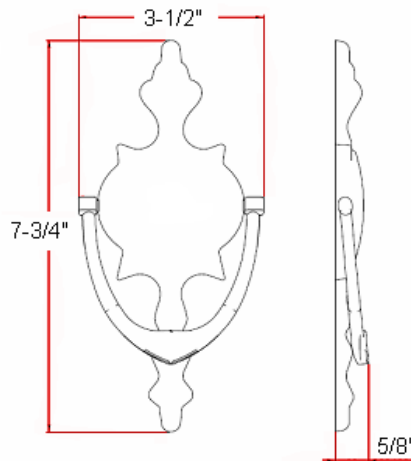

Door Knocker

Specifications

Metal Material: Brass
Packaging: Poly bag
Hardware: with 4 pcs of screws including
4x32mm 2pcs
4x25mm 2pcs

Dimensions

Warranty & Compliances

Warranty Limited 1 year warranty
ANSI/BHMA N/A

Order Codes

Satin Nickel (US15) 203745
Oil Rubbed Bronze (US10B) 203752
Satin Brass 203760

Type:

Job:

Order Code:

Approvals:

Design House reserves the right to make changes in materials, specifications & models at any time. Design House also reserves the right to discontinue product without notice or obligation.