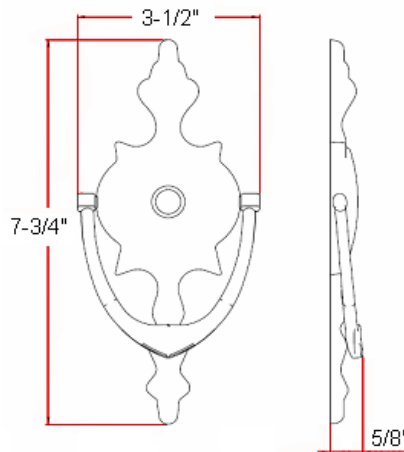

# Door Knocker with Viewer

## Specifications

<b>Metal Material</b>	Brass knocker
<b>Lens material:</b>	Plastic
<b>Viewing Angle:</b>	160°
<b>Hardware:</b>	with 4 pcs of screws including 4x32mm 2pcs 4x25mm 2pcs
<b>Packaging</b>	Poly bag

## Dimensions