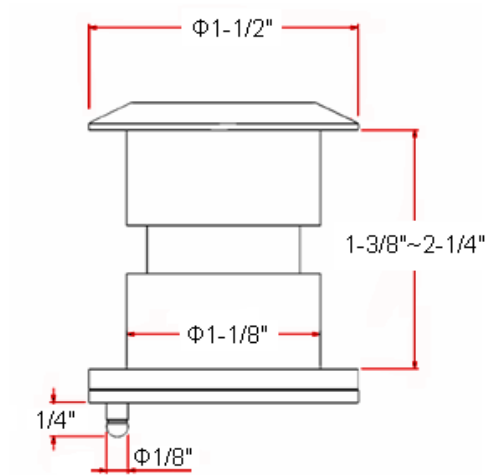

# Adjustable Door Viewer

## Specifications

<b>Metal Material</b>	Brass viewer
<b>Viewer Lens Material:</b>	Glass
<b>Viewing Angle:</b>	180°
<b>Packaging</b>	Bleached box (White)

## Dimensions