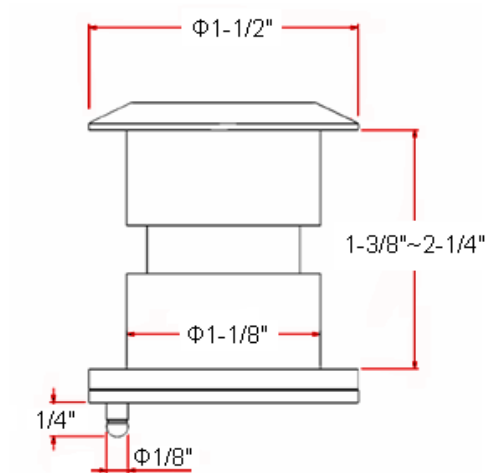

# Adjustable Door Viewer

## Specifications

<b>Metal Material</b>	Brass viewer
<b>Viewer Lens Material:</b>	Glass
<b>Viewing Angle:</b>	180°
<b>Packaging</b>	Bleached box (White)

## Dimensions