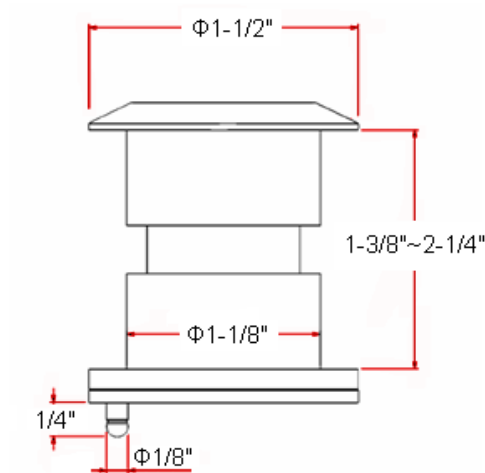

Adjustable Door Viewer

Specifications

Metal Material	Brass viewer
Viewer Lens Material:	Glass
Viewing Angle:	180°
Packaging	Bleached box (White)

Dimensions

Warranty & Compliances

Warranty	Limited 1 year warranty
ANSI/BHMA	N/A

Order Codes

Satin Nickel (US15)	203703
Oil Rubbed Bronze (US10B)	203711
Satin Brass	203695

Type:

Job:

Order Code:

Approvals:

Design House reserves the right to make changes in materials, specifications & models at any time. Design House also reserves the right to discontinue product without notice or obligation.