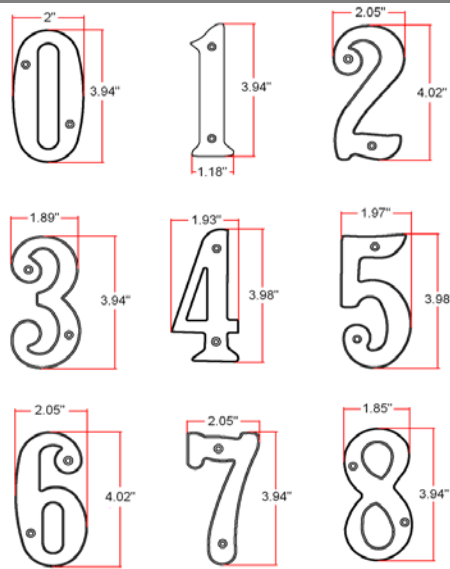

Solid Brass Numerals

Specifications

Metal Material: Brass
Dimensions: 4"
Hardware: with 2 pcs of 2.9x16mm screws

Dimensions

Warranty & Compliances

Warranty Limited 1 year warranty
ANSI/BHMA N/A

Order Codes

	Satin Nickel (US15)	Oil Rubbed Bronze (US10B)	Satin Brass
SOLID BRASS NUMBER 1	203398	203489	203570
SOLID BRASS NUMBER 2	203406	203497	203588
SOLID BRASS NUMBER 3	203414	203505	203596
SOLID BRASS NUMBER 4	203422	203513	203604
SOLID BRASS NUMBER 5	203430	203521	203612
SOLID BRASS NUMBER 6	203448	203539	203620
SOLID BRASS NUMBER 7	203455	203547	203638
SOLID BRASS NUMBER 8	203463	203554	203646
SOLID BRASS NUMBER 9	203471	203562	203653
SOLID BRASS NUMBER 0	203844	203869	203851