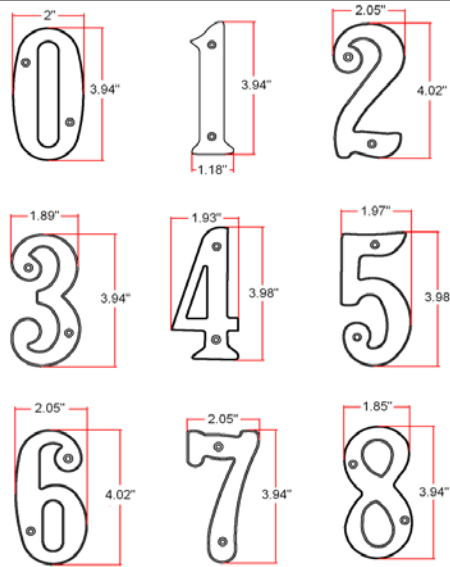

Solid Brass Numerals

Specifications

Metal Material: Brass
Dimensions: 4"
Hardware: with 2 pcs of 2.9x16mm screws

Dimensions

Warranty & Compliances

Warranty Limited 1 year warranty
ANSI/BHMA N/A

Order Codes

| | Satin Nickel (US15) | Oil Rubbed Bronze (US10B) | Satin Brass |
|-----------------------------|------------------------|------------------------------|-------------|
| SOLID BRASS NUMBER 1 | 203398 | 203489 | 203570 |
| SOLID BRASS NUMBER 2 | 203406 | 203497 | 203588 |
| SOLID BRASS NUMBER 3 | 203414 | 203505 | 203596 |
| SOLID BRASS NUMBER 4 | 203422 | 203513 | 203604 |
| SOLID BRASS NUMBER 5 | 203430 | 203521 | 203612 |
| SOLID BRASS NUMBER 6 | 203448 | 203539 | 203620 |
| SOLID BRASS NUMBER 7 | 203455 | 203547 | 203638 |
| SOLID BRASS NUMBER 8 | 203463 | 203554 | 203646 |
| SOLID BRASS NUMBER 9 | 203471 | 203562 | 203653 |
| SOLID BRASS NUMBER 0 | 203844 | 203869 | 203851 |