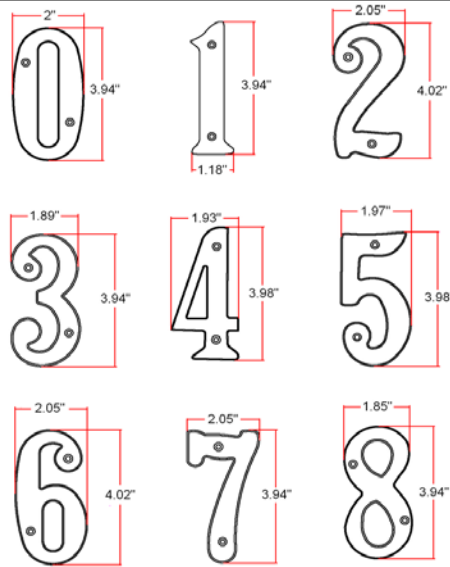

Solid Brass Numerals

Specifications

Metal Material: Brass
Dimensions: 4"
Hardware: with 2 pcs of 2.9x16mm screws

Dimensions

Warranty & Compliances

Warranty Limited 1 year warranty
ANSI/BHMA N/A

Order Codes

	Satin Nickel (US15)	Oil Rubbed Bronze (US10B)	Satin Brass
SOLID BRASS NUMBER 1	203398	203489	203570
SOLID BRASS NUMBER 2	203406	203497	203588
SOLID BRASS NUMBER 3	203414	203505	203596
SOLID BRASS NUMBER 4	203422	203513	203604
SOLID BRASS NUMBER 5	203430	203521	203612
SOLID BRASS NUMBER 6	203448	203539	203620
SOLID BRASS NUMBER 7	203455	203547	203638
SOLID BRASS NUMBER 8	203463	203554	203646
SOLID BRASS NUMBER 9	203471	203562	203653
SOLID BRASS NUMBER 0	203844	203869	203851