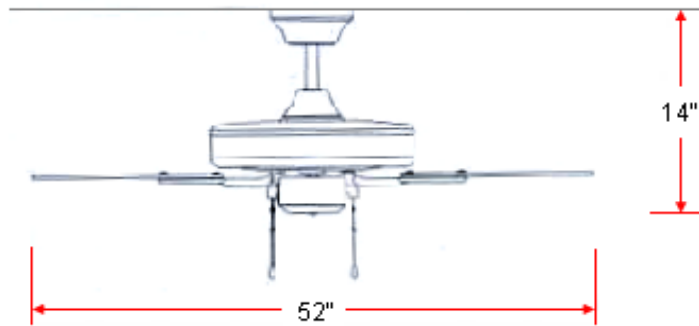

GARDEN GROVE Downrod Fan

Specifications

Material Construction:	Steel Body with 5 ABS blades
Motor Size:	153mm x 15mm (14 pole)
Diameter:	52"
Downrod:	3/4" dia. X 6" Long
Mounting:	Tri-mount adaptable (downrod, close-to-ceiling & vaulted ceiling)
Blade Details:	5 blades; 10.5° pitch
Blade Color:	White
Speed Control:	3 speed pull chain control
Voltage:	120V
Weight:	16.21 lbs.
Light Kit - Lens	N/A
Light Kit - Lamp Info	N/A
Airflow at High Speed:	4785 CFM
Electricity Usage:	63 Watts
Airflow Efficiency:	76 CFM/W
RPMs (High/Med/Low):	180/132/75

Dimensions

Warranty & Compliances

Warranty	10 Year Limited Warranty
UL	UL Listed for use in damp locations

Order Codes

White 158139

Type:

Job:

Order Code: