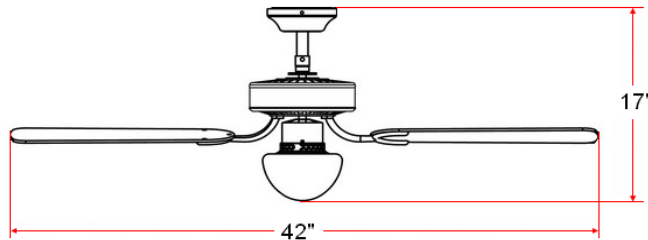

42" MILLBRIDGE Downrod Fan

Specifications

Material Construction:	Steel
Motor Size:	153mm x 8mm (16 pole)
Diameter:	42"
Downrod:	3/4" dia. X 4" long downrod included
Mounting:	Tri-mount adaptable (downrod, close-to-ceiling & vaulted ceiling)
Blade Details:	4 blades; 10.5° pitch; reversible
Blade Color:	Reversible: Medium Oak/Walnut
Speed Control:	3 speed pull chain control
Voltage:	120V
Weight:	11.88 lbs.
Light Kit - Lens	Opal Glass
Light Kit - Lamp Info	1 x 60W, candelabra-based incandescent lamps
Airflow at High Speed:	4400 CFM
Electricity Usage:	45 Watts
Airflow Efficiency:	98 CFM/W
RPMs (High/Med/Low):	210/150/95

Dimensions

Warranty & Compliances

Warranty	10 Year Limited Warranty
UL	UL Listed

Order Codes

Polished Brass (US3)

156620

Type:

Job: