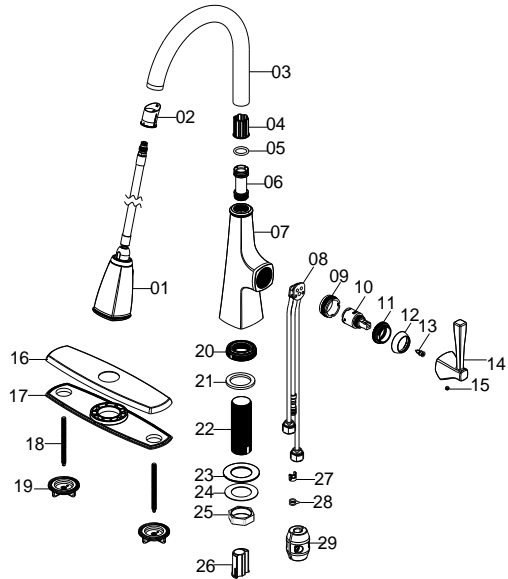

# Perth Pull-down Kitchen Faucet. SPARE PARTS

546986

Satin Nickel

NO	Part NO.	Description	RP#	Order code	List price
#01	AS55020-05-00	SPRAY	RP38271*	<b>986836</b>	<b>\$51.00</b>
#01.1	AS55020-05-00	SPRAY			
#01.2	517-05-00	O-RING			
#01.3	67070-51-T0	CONNECTOR			
#01.4	67000-50-GF	HOSE			
#01.5	407-06-00	O-RING	RP60089		
#01.6	67448-23-00	CONNECTOR	RP70479		
#01.7	66402-11-00	CHECK VALVE			
#02	67403-03-A0	INVERTOR			
#03	67070-44-S0	SPOUT			
#04	67340-11-P0	INVERTOR	RP70380		
#05	891-06-00	O-Ring	RP60071		
#06	67340-04-Z0	NUT			
#07	67999-08-Z0	TUBE			
#08	67037-06-A0	BODY			
#09	67070-50-P0	BONNET	RP70523		
#10	F529D-04-A0	CARTRIDGE	RP20031	<b>907964</b>	<b>\$10.00</b>
#11	67037-21-00	BONNET	RP70261		
#12	F529D-02-00	CAP	RP80184*	<b>986935</b>	<b>\$22.00</b>
#13	F072YP-06-00	CONNECTOR	RP50095		
#14	67999-09-Z0	HANDLE	RP13430*	<b>986950</b>	<b>\$20.00</b>
#15	407A-02-00	SCREW	RP50002		
#16	67999-10-Z0	ESCUTCHEON	RP80497*		
#17	67999-11-P0	BASE PLATE	RP80498		
#18	F532-13-00	BOLT	RP50071		
#19	F532-14-00	NUT	RP56036		
#20	67156-06-P8	CONNECTOR			
#21	67156-33-46	WASHER			
#22	F529D-08-01	SHANK			
#23	F538LC-18-00	RUBBER WASHER	RP64131		
#24	8012-06-00	METAL WASHER	RP64146		
#25	F529D-18-00	NUT	RP56106		
#26	F532-25-00	TUNNLE			
#27	67448-22-00	BLOCK	RP70421		
#28	55025-00-29	O-RING	RP60002		
#29	827-17-00	WEIGHT	RP70223		