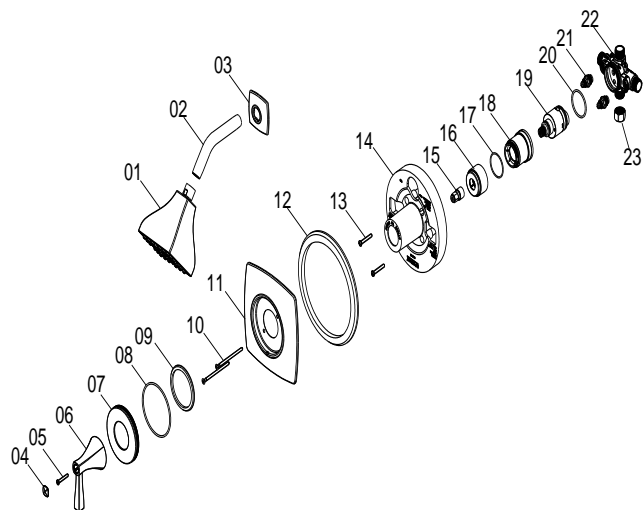

Perth Shower Only Faucet. SPARE PARTS

546978

Satin Nickel

NO	Part NO.	Description	RP#	Order code	List price
#01	AS51131-W1-02	SPRAY HEAD	RP38270*	996314	\$40.00
#02	875D-21-00	SPRAY ARM	RP38047*		
#03	874-41-A0	SPRAY FLANGE	RP38085*		
#04	67999-02-P0	CAP	RP80496*		
#05	6036-01-08	INDEX	RP50012	996355	\$0.25
#06	67999-12-Z0	HANDLE	RP13429*	996363	\$24.00
#07	874-38-00	CAP			
#08	67049-06-00	O-RING	RP80255*		
#09	874-39-00	EVA			
#10	40400-02-00	SCREW	RP50066*		
#11	874-40-00	ESCUTCHEON	RP80256*	986513	\$33.00
#12	66026-26-00	WASHER			
#13	7028-20-P0	SCREW			
#14	875-11-A6	SAFE GUARD			
#15	832-62-00	INVERTER	RP64043		
#16	873-42-00	SLEEVE	RP80297*		
#17	404-05-00	O-RING	RP60091		
#18	873-41-Z0	BONNET	RP70437*		
#19	873-03-00	CARTRIDGE	RP20006	907857	\$10.00
#20	F532-24-00	O-RING	RP60101		
#21	875-13-P0	STOP VALVE			
#22	873-24-F0	BODY			
#23	875-21-V0	PLUG	RP70365		