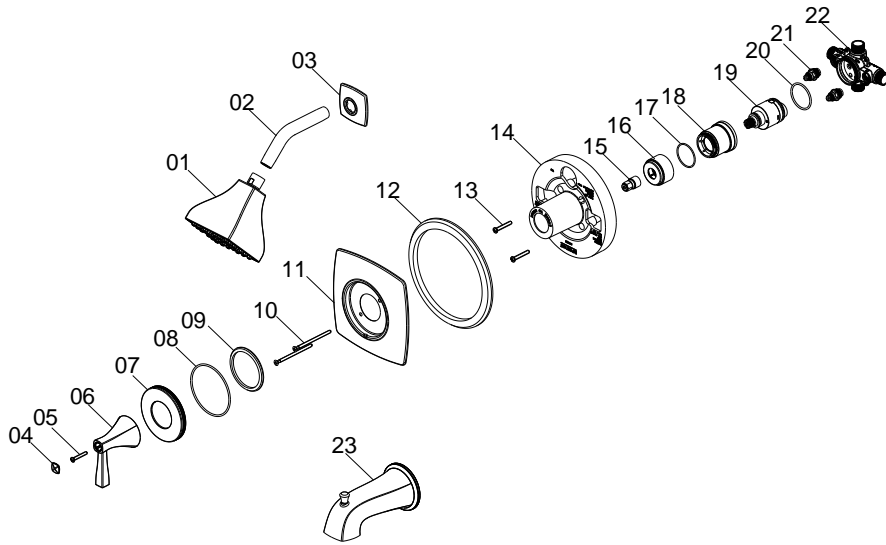

# Perth Tub & Shower Faucet. SPARE PARTS

546960

Satin Nickel

NO	Part NO.	Description	RP#	Order code	List price
#01	AS51131-W1-02	SPRAY HEAD	RP38270*	<b>993314</b>	<b>\$40.00</b>
#02	875D-21-00	SPRAY ARM	RP38047*		
#03	874-41-A0	SPRAY FLANGE	RP38085*		
#04	67999-02-P0	CAP	RP80496*		
#05	6036-01-08	INDEX	RP50012	<b>996355</b>	<b>\$0.25</b>
#06	67999-12-Z0	HANDLE	RP13429*	<b>996363</b>	<b>\$24.00</b>
#07	874-38-00	CAP			
#08	67049-06-00	O-RING	RP80255*		
#09	874-39-00	EVA			
#10	40400-02-00	SCREW	RP50066*		
#11	874-40-00	ESCUTCHEON	RP80256*	<b>986513</b>	<b>\$33.00</b>
#12	66026-26-00	WASHER			
#13	7028-20-P0	SCREW			
#14	875-11-A6	SAFE GUARD			
#15	832-62-00	INVERTER	RP64043		
#16	873-42-00	SLEEVE	RP80297*		
#17	404-05-00	O-RING	RP60091		
#18	873-41-Z0	BONNET	RP70437*		
#19	873-03-00	CARTRIDGE	RP20006	<b>907857</b>	<b>\$10.00</b>
#20	F532-24-00	O-RING	RP60101		
#21	875-13-P0	STOP VALVE			
#22	873-24-F0	BODY			
#23	AS67286-02-00	SPOUT	RP33071*	<b>986596</b>	<b>\$47.50</b>