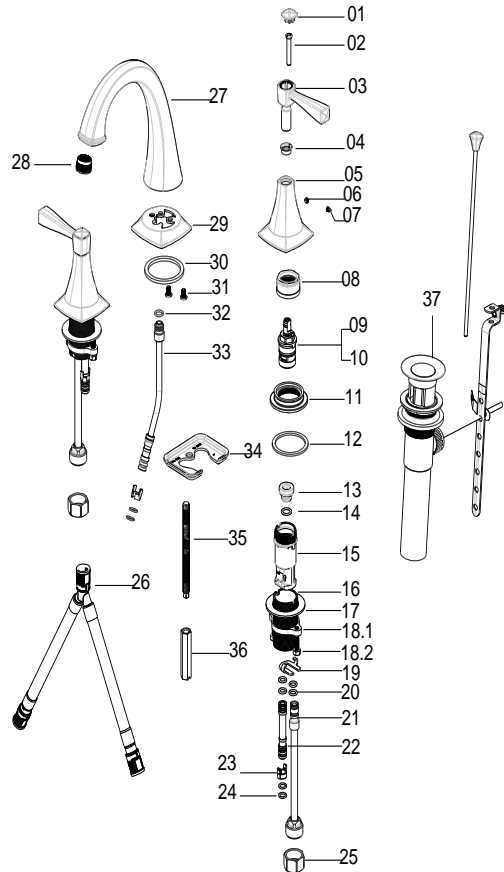

Perth 8" Widespread Lavatory Faucet. SPARE PARTS

546937

Satin Nickel

NO	Part NO.	Description	RP#	Order code	List price
#01	67999-02-P0	INDEX	RP80496*	997254	\$1.70
#02	6036-01-08	SCREW	RP50012		
#03	67999-07-Z0	HANDLE	RP13428*	997627	\$11.45
#04	67053-05-00	WEARABLE RIN	RP64152		
#05	67053-13-00	HANDLE	RP17120*		
#06	825-46-00	SCREW	RP50117		
#07	67053-15-00	CAP	RP10065		
#08	470N-06-A0	BONNET	RP70193		
#09	408-12-VH	CARTRIDGE HO	RP20013	907519	\$10.00
#10	408-12-VC	CARTRIDGE CO	RP20014	997320	\$10.00
#11	460E-23-A0	SEAT			
#12	65853-19-00	WASHER			
#13	67149-23-00	CARTRIDGE SEAT			
#14	67149-29-00	O-RING			
#15	67149-01-B0	BODY			
#16	67149-02-B0	BODY SHELL			
#17	66121-02-00	WASHER	RP64147		
#18.1	7098N-41-05	NUT	RP56059		
#18.2	825-37-T0	SCREW	RP50004		
#19	67149-18-00	FIX			
#20	67257-09-00	O-RING			
#21	67149-14-A0	INLET TUB			
#22	67149-15-00	CONNECTOR			
#23	67448-22-00	BLOCK	RP70421		
#24	55025-00-29	O-RING	RP60002		
#25	408-26-B0	COUPLING NUT	RP56002	This part was eliminated	
#26	67000-38-G0	HOSE	RP70520		
#27	460E-20-00	SPOUT			
#28	65727N-06-B2	AERATOR	RP30209	997353	\$3.35
#29	460E-21-00	FLANGE			
#30	883-09-00	WASHER			
#31	810N-16-00	SCREW			
#32	F8026-17-05	O-RING			
#33	460E-22-00	INLET TUB			
#34	65831-17-00	WASHER	RP70228		
#35	F8026-13-00	BOLT			
#36	F8026-14-00	NUT	RP56012		
#37	67999-06-Z0	lift rod	RP40223*	997411	\$5.00
	F8048-11-C3	pop up			
	8011-0A-01	lift rod knob	RP40001*		