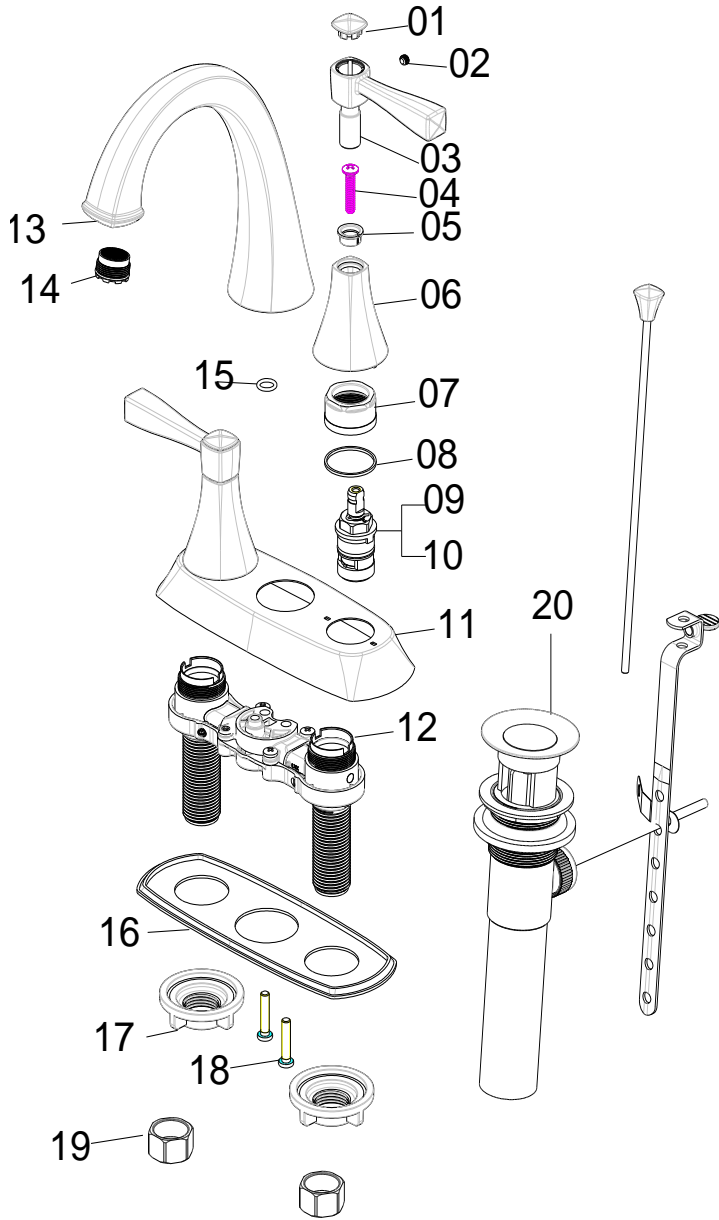

546929

Satin Nickel

NO	Part NO.	Description	RP#	Order code	List price
#01	67999-02-P0	INDEX	RP80496*	997254	\$1.70
#02	825-46-00	SCREW	RP50117		
#03	67999-03-Z0	HANDLE	RP13427*	997270	\$10.50
#04	408-05-00	SCREW	RP50056		
#05	67053-05-00	WEARABLE RING	RP64152		
#06	67053-06-00	HANDLE SEAT	RP17119*		
#07	470N-06-A0	BONNET	RP70193		
#08	470N-07-00	WASHER	RP64123		
#09	408-12-VH	CARTRIDGE HO	RP20013	907519	10.0.0
#10	408-12-VC	CARTRIDGE CO	RP20014	997320	\$10.00
#11	67999-04-S0	ESCUTCHEON			
#12	470-05-0B	BODY			
#13	460E-20-00	SPOUT			
#14	65727N-06-B2	AERATOR	RP30209	997353	\$3.35
#15	F8026-17-05	O-RING			
#16	67999-05-P0	BASE PLATE			
#17	408-24-00	MOUNTING NUT	RP56001		
#18	65430N-12-00	SCREW			
#19	408-26-B0	COUPLING NUT	RP56002	This part was eliminated	
#20	67999-06-Z0	lift rod knob	RP40223*	997411	\$5.00
	F8048-11-C3	lift rod			
	8011-0A-01	pop up	RP40001*		