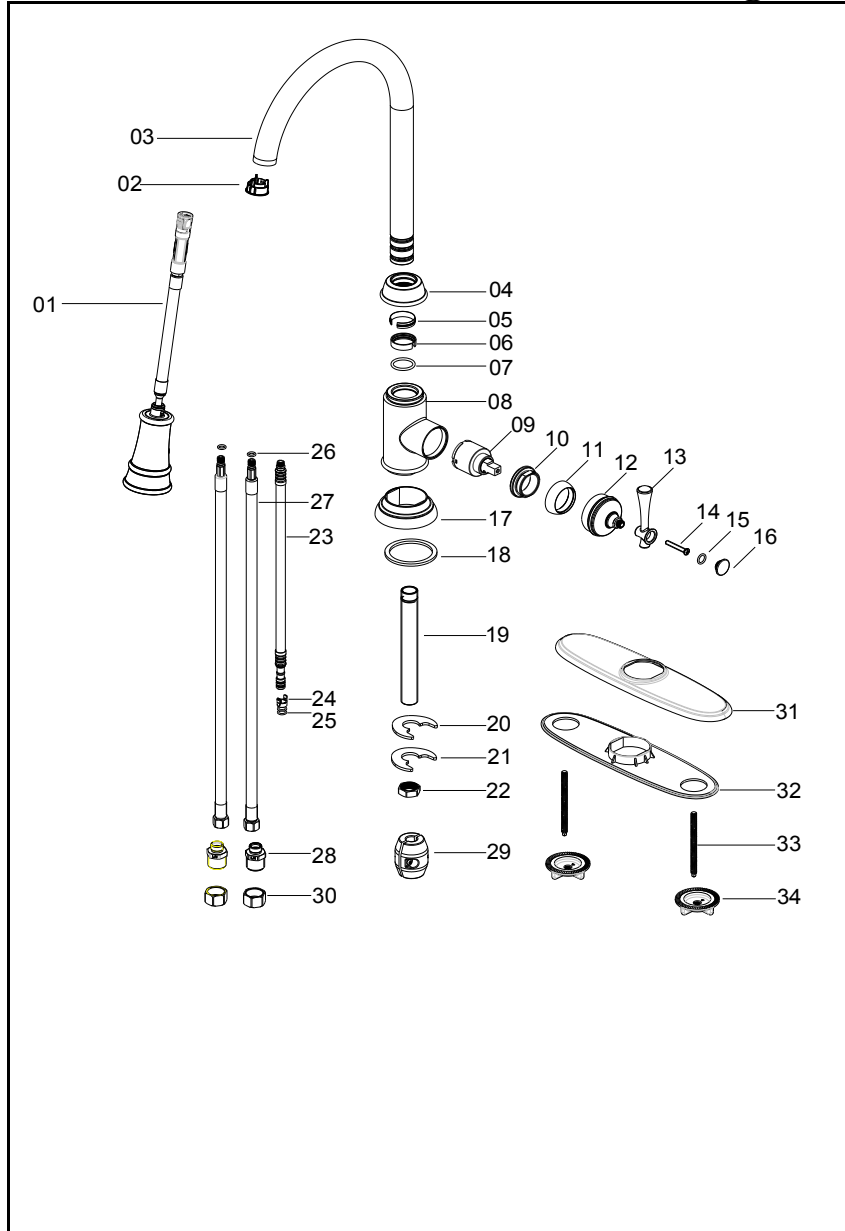

545582 single handle kitchen faucet

NO#	PRT NO	DESCRIPTION	MATERIAL	Q'TY	NOTE
1	AS65726-10-00	spray	HYBRID	1	
2	F526T-15-00	connector	POM	1	
3	65726-07-A0	spout	BRASS	1	
4	65726-03-A0	spout nut	ZINC	1	
5	7016-03-00	wearable ring	POM	1	
6	65726-10-00	clip	POM	1	
7	F529V-12-00	o-ring	NBR	1	
8	65726-02-00	body	BRASS	1	
9	7061-06-00	cartridge	HYBRID	1	
10	7061-05-00	bonnet	BRASS	1	
11	468-07-00	cap	ABS	1	
12	6036-01-08	screw	SUS	1	
13	65726-23-00	handle seat	BRASS	1	
14	7027-65-00	handle	ZINC	1	
15	901-04-00	o-ring	NBR	1	
16	7027-66-00	cap	BRASS	1	
17	65726-05-00	flange	ABS	1	
18	7012-14-00	washer	EVA	1	
19	65726-15-00	long shank	BRASS	1	
20	827-08-00	rubber washer	NBR	1	
21	827-09-00	steel washer	STEEL	1	
22	827-05-00	nut	STEEL	1	
23	65723-08-00	hose	HYBRID	1	
24	67448-22-00	block	POM	1	
25	55025-00-29	o-ring	EPDM	2	
26	F046M-02-00	o-ring	EPDM	2	
27	F042N-05-01	hose	HYBRID	2	
28	F042N-11-03	connector	BRASS	2	
29	827-16-00	weight	STEEL	1	
30	408-26-B0	coupling nut	BRASS	2	
31	65726-01-00	escutcheon	ZINC	1	
32	65726-06-00	base plate	PP	1	
33	F532-13-00	bolt	STEEL	2	
34	F532-14-00	nut	ABS	2	