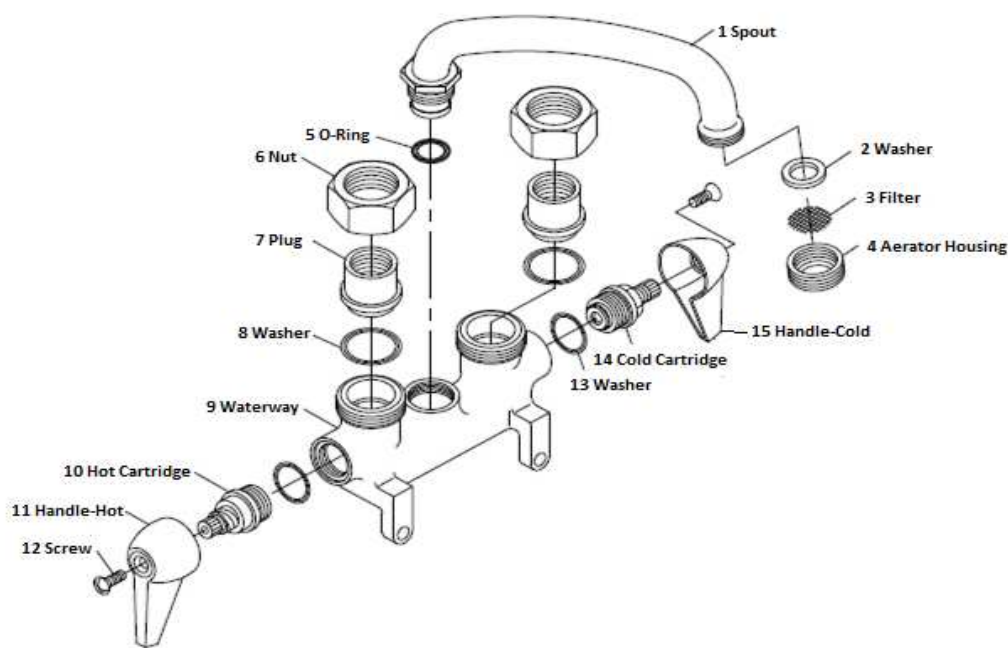

529867

Rough Brass

No.	Name	529867	
		Order Code	List Price
1	Spout		
2	Washer		
3	Filter		
4	Aerator Housing		
5	O-Ring		
6	Nut		
7	Plug		
8	Washer		
9	Waterway		
10	Hot Cartridge		
11	Handle-Hot		
12	Screw		
13	Washer		
14	Cold Cartridge		
15	Handle-Cold		