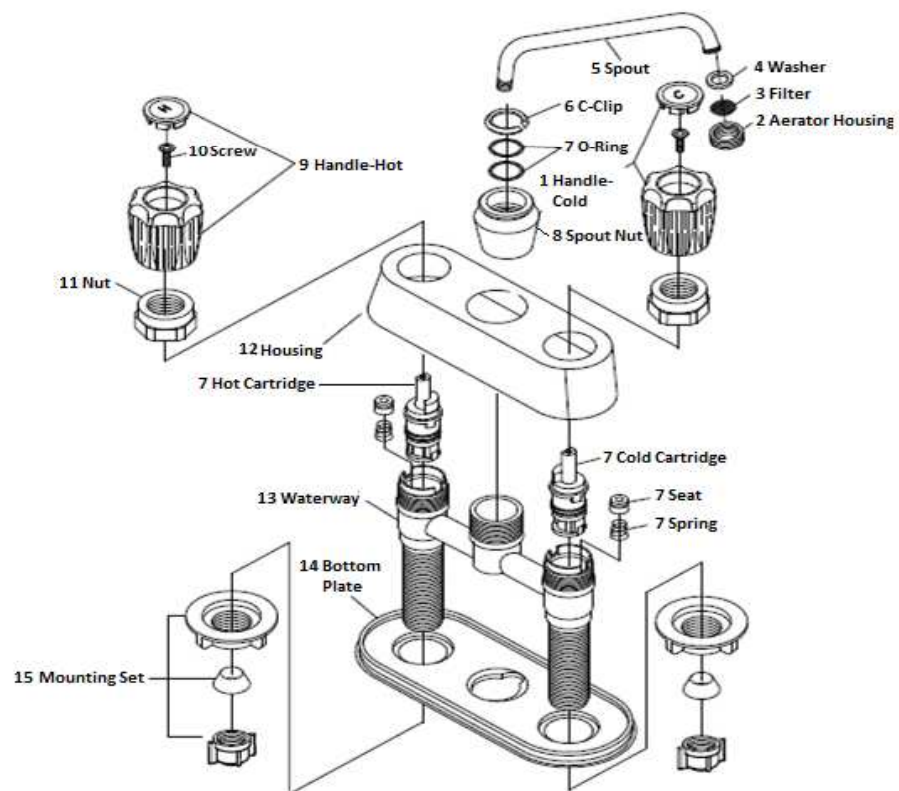

529859

Polished Chrome

No.	Name	529859	
		Order Code	List Price
1	Handle-Cold		
2	Aerator Housing		
3	Filter		
4	Washer		
5	Spout		
6	C-Clip		
7	O-Ring	920132	\$7.78
	Cold Cartridge		
	Hot Cartridge		
	Seat		
	Spring		
8	Spout Nut		
9	Handle-Hot		
10	Screw		
11	Nut		
12	Housing		
13	Waterway		
14	Bottom Plate		
15	Mounting Set		