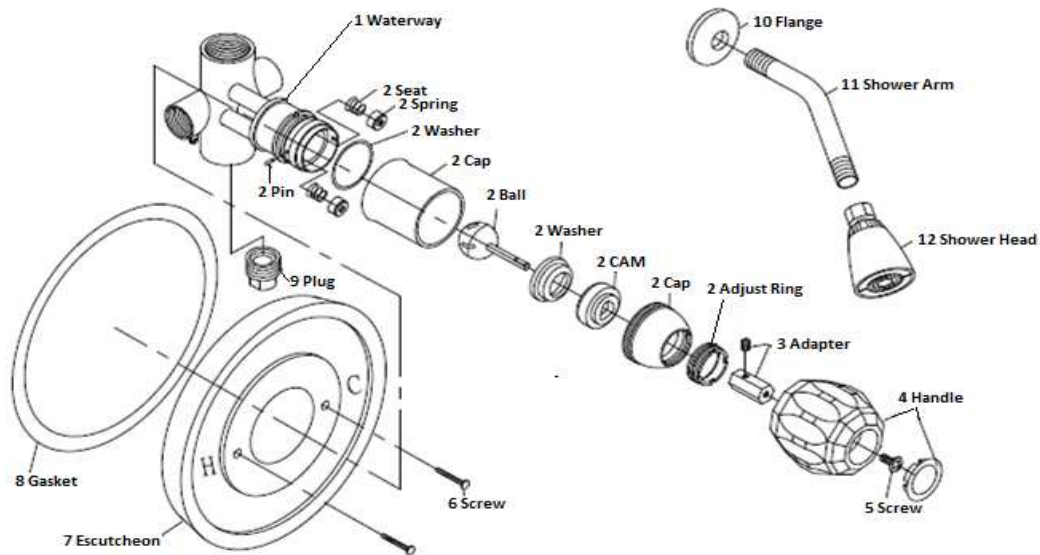

529636

Polished Chrome

No.	Name	529636	
		Order Code	List Price
1	Waterway		
2	Seat	920124	\$10.58
	Spring		
	Pin		
	Washer		
	Cap		
	Ball		
	Washer		
	CAM		
	Cap		
	Adjust Ring		
3	Adapter		
4	Handle		
5	Screw		
6	Screw		
7	Escutcheon		
8	Gasket		
9	Plug		
10	Flange		
11	Shower Arm		
12	Shower Head		