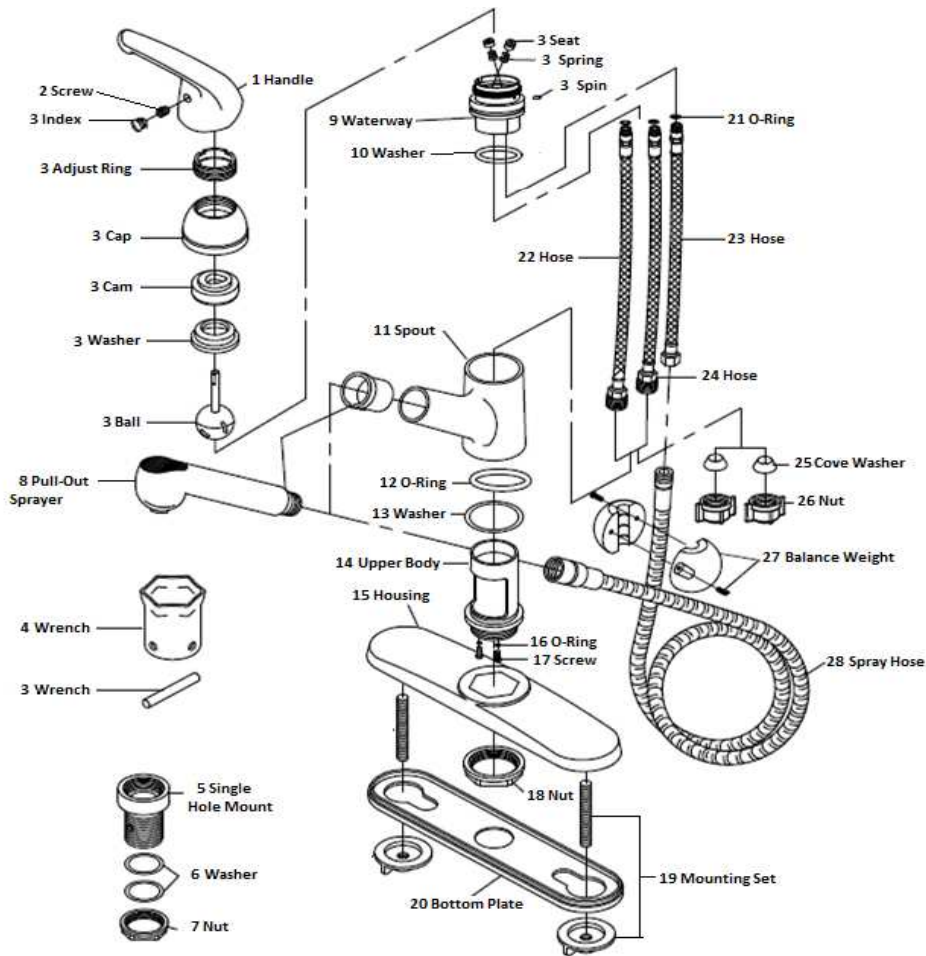

529404
Satin Nickel

529610
Polished Chrome

529784
White

No.	Name	529404		529610		529784	
		Order Code	List Price	Order Code	List Price	Order Code	List Price
1	Index						
2	Screw						
3	Index	920116	\$10.13	920116	\$10.13	920116	\$10.13
	Adjust Ring						
	Cap						
	Cam						
	Washer						
	Ball						
	Wrench						
	Seat						
Spring							
Spin							
4	Wrench						
5	Single Hole Mount						
6	Washer						
7	Nut						
8	Pull-Out Sprayer						
9	Waterway						
10	Washer						
11	Spout						
12	O-Ring						
13	Washer						
14	Upper Body						
15	Housing						
16	O-Ring						
17	Screw						
18	Nut						
19	Mounting Set						
20	Bottom Plate						
21	O-Ring						
22	Hose						
23	Hose						
24	Hose						
25	Cove Washer						
26	Nut						
27	Balance Weight						
28	Spray Hose						