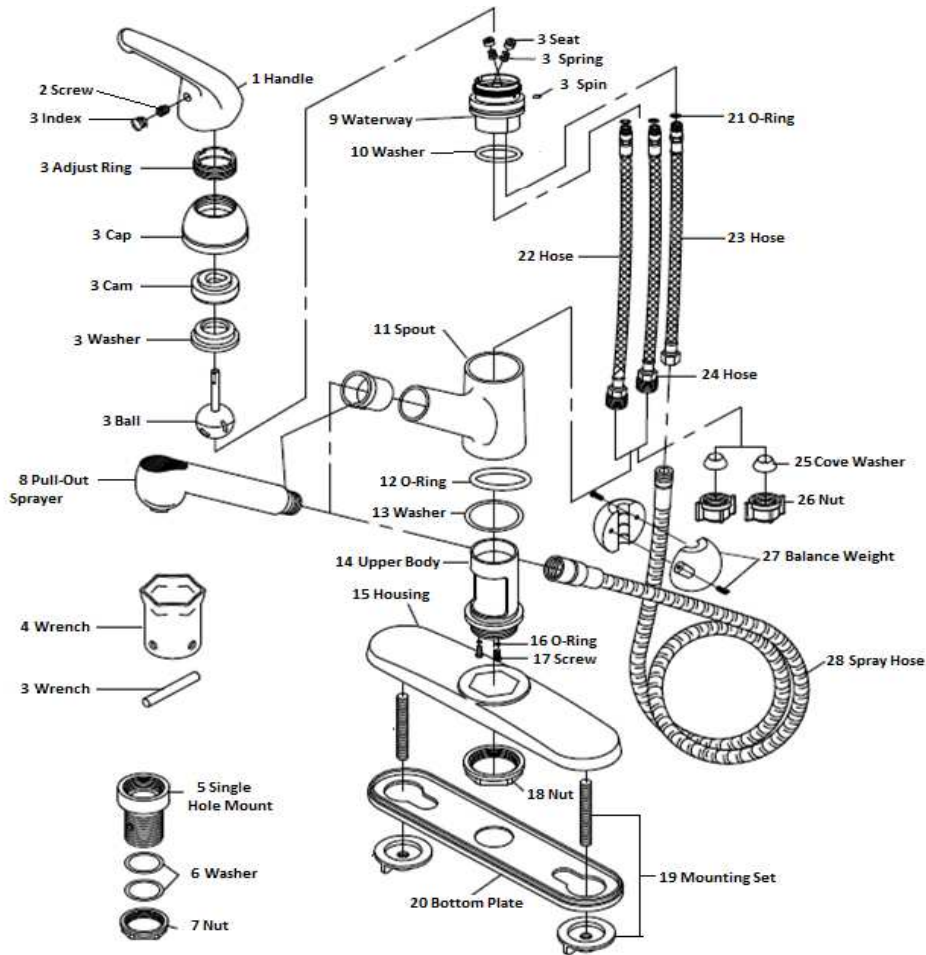

529404

Satin Nickel

529610

Polished Chrome

529784

White

No.	Name	529404		529610		529784	
		Order Code	List Price	Order Code	List Price	Order Code	List Price
1	Index						
2	Screw						
3	Index	920116	\$10.13	920116	\$10.13	920116	\$10.13
	Adjust Ring						
	Cap						
	Cam						
	Washer						
	Ball						
	Wrench						
	Seat						
Spring							
Spin							
4	Wrench						
5	Single Hole Mount						
6	Washer						
7	Nut						
8	Pull-Out Sprayer						
9	Waterway						
10	Washer						
11	Spout						
12	O-Ring						
13	Washer						
14	Upper Body						
15	Housing						
16	O-Ring						
17	Screw						
18	Nut						
19	Mounting Set						
20	Bottom Plate						
21	O-Ring						
22	Hose						
23	Hose						
24	Hose						
25	Cove Washer						
26	Nut						
27	Balance Weight						
28	Spray Hose						