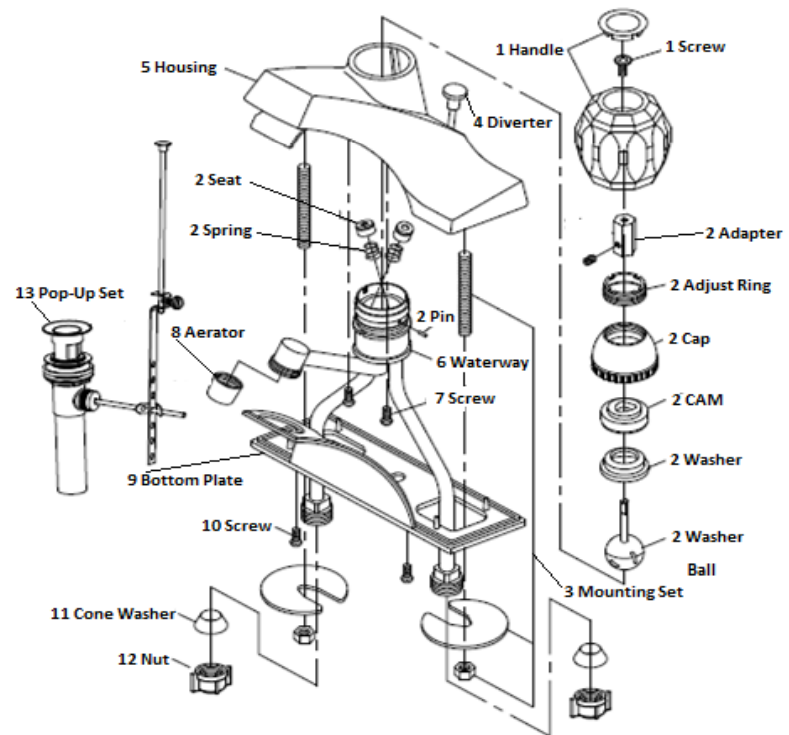

528224

529214

Satin Nickel

Polished Chrome

No.	Name	528224		529214	
		Order Code	List Price	Order Code	List Price
1	Handle	530519	\$4.64	530519	\$4.64
	Screw				
2	Adapter	920124	\$10.58	920124	\$10.58
	Adjust Ring				
	Cap				
	CAM				
	Washer				
	Ball				
	Seat				
	Spring				
Pin					
3	Mounting Set				
4	Diverter	527564	\$6.72	527564	\$6.72
5	Housing				
6	Waterway				
7	Screw				
8	Aerator				
9	Bottom Plate				
10	Screw				
11	Cone Washer				
12	Nut				
13	Pop-Up Set	528000	\$12.89	529958	\$12.89