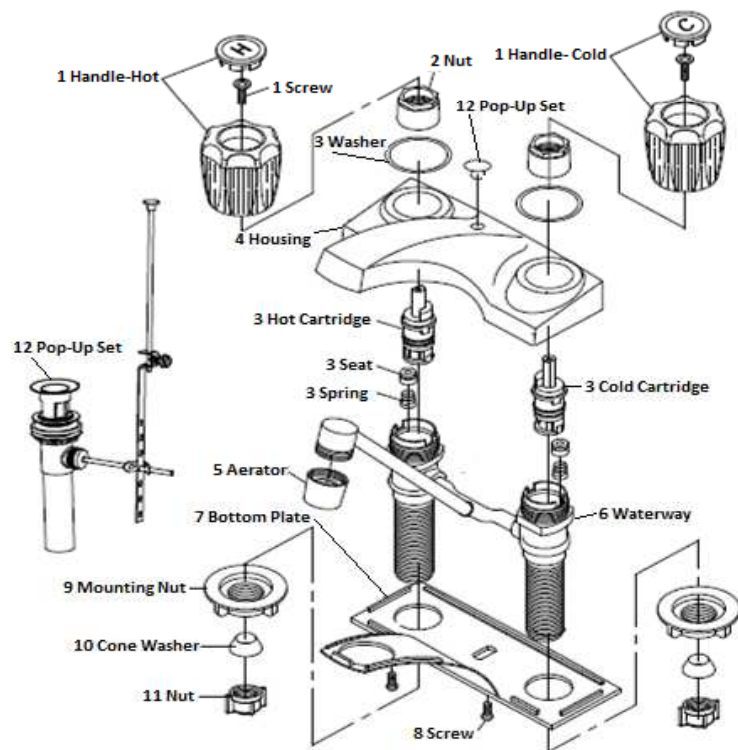

529156
Polished Chrome

No.	Name	529156	
		Order Code	List Price
1	Handle-Cold	530535	\$3.83
	Handle-Hot		
	Screw		
2	Nut		
3	Washer	920132	\$7.78
	Cold Cartridge		
	Hot Cartridge		
	Seat		
	Spring		
4	Housing		
5	Aerator	527572	\$3.56
6	Waterway		
7	Bottom Plate		
8	Screw		
9	Mounting Nut		
10	Cone Washer		
11	Nut		
12	Pop-Up Set	529958	\$12.89