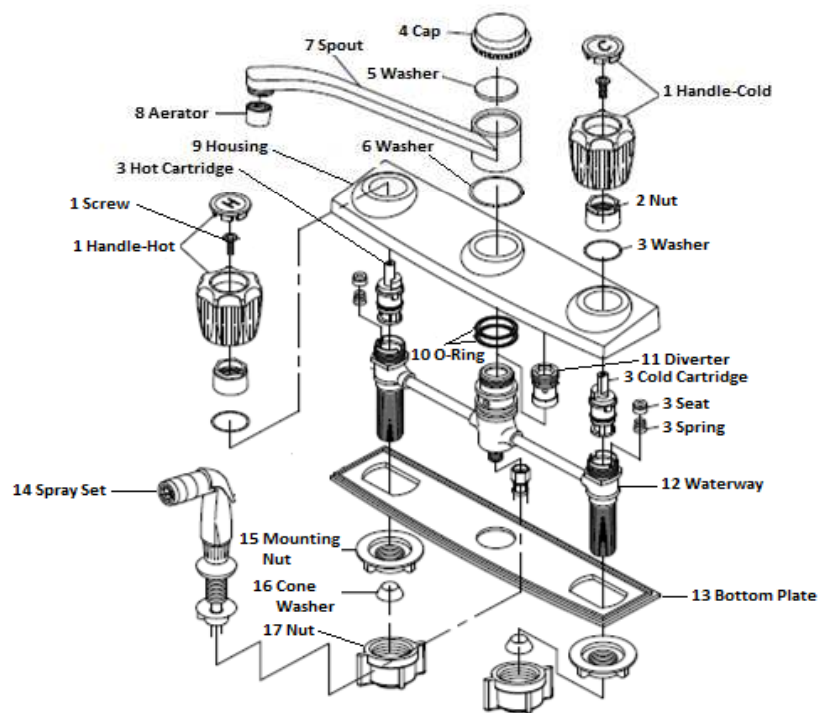

529040

Polished Chrome

No.	Name	529040	
		Order Code	List Price
1	Handle-Cold	530535	\$3.83
	Handle-Hot		
	Screw		
2	Nut		
3	Washer	920132	\$7.78
	Cold Cartridge		
	Hot Cartridge		
	Seat		
	Spring		
4	Cap		
5	Washer		
6	Washer		
7	Spout		
8	Aerator		
9	Housing		
10	O-Ring	527515	\$3.96
11	Diverter	920009	\$4.10
12	Waterway		
13	Bottom Plate		
14	Spray Set		
15	Mounting Nut		
16	Cone Washer		
17	Nut		