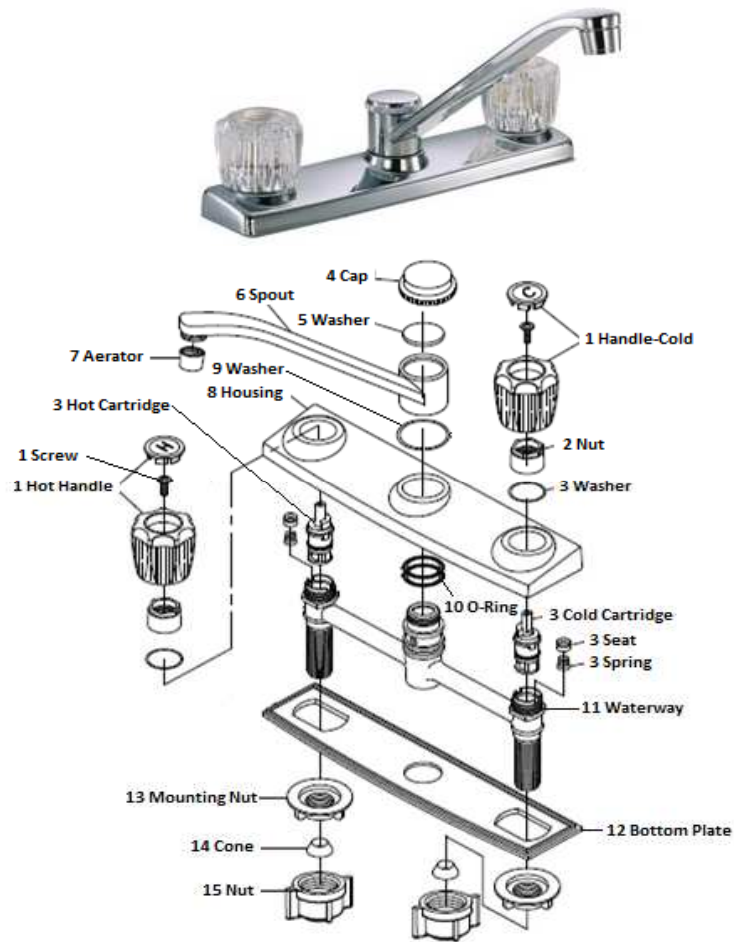

529032

Polished Chrome

No.	Name	529032	
		Order Code	List Price
1	Handle-Cold	530535	\$3.83
	Handle-Hot		
	Screw		
2	Nut		
3	Washer	920132	\$7.78
	Cold Cartridge		
	Hot Cartridge		
	Seat		
	Spring		
4	Cap		
5	Washer		
6	Spout		
7	Aerator	527572	\$3.56
8	Housing		
9	Washer		
10	O-Ring	527515	\$3.96
11	Waterway		
12	Bottom Plate		
13	Mounting Nut		
14	Cone		
15	Nut		