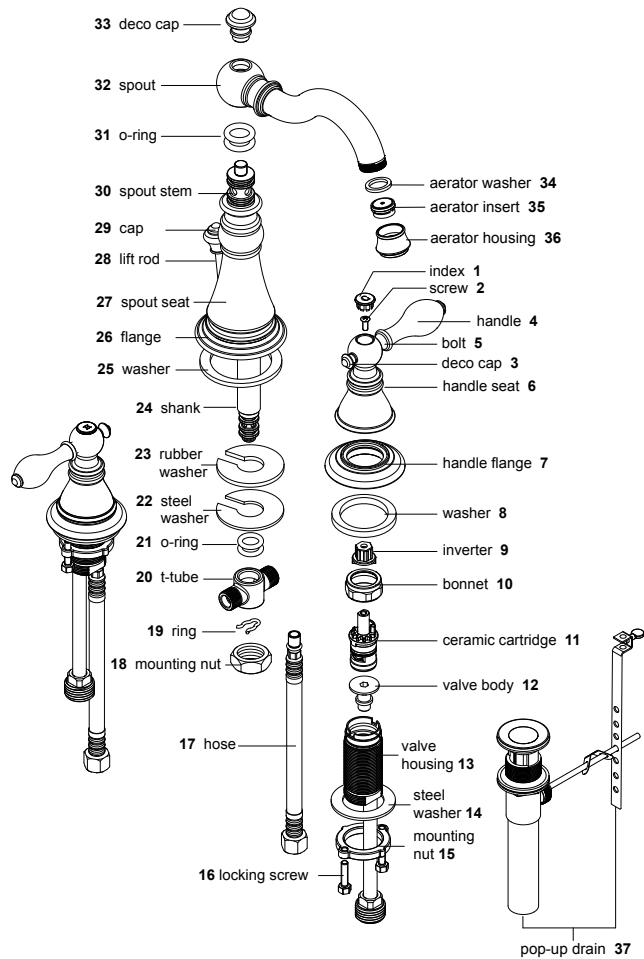

Dunhill Lavatory Faucet · SPARE PARTS

526947
oil rubbed bronze

528570
rustic pewter

No.	Name	526947		528570	
		Order Code	List Price	Order Code	List Price
1	index C	920256	\$4.25	920231	\$4.25
	index H				
2	screw				
3	deco cap				
4	handle				
5	bolt				
6	handle seat				
7	handle flange				
8	washer				
9	inverter H				
	inverter C				
10	bonnet				
11	ceramic cartridge	920223	\$7.12	920223	\$7.12
12	valve body				
13	valve housing				
14	steel washer				
15	mounting nut				
16	locking screw				
17	hose				
18	mounting nut				
19	ring				
20	t-tube				
21	o-ring				
22	steel washer				
23	rubber washer				
24	shank				
25	washer				
26	flange				
27	spout seat				
28	lift-rod				
29	lift-rod cap				
30	spout stem				
31	o-ring				
32	spout				
33	deco cap				
34	aerator washer				
35	aerator insert				
36	aerator housing				
37	pop-up drain				

Dunhill Lavatory Faucet · SPARE PARTS

526954
satin nickel

526962
polished chrome

No.	Name	526954		526962	
		Order Code	List Price	Order Code	List Price
1	index C	920249	\$3.98	920264	\$3.80
	index H				
2	screw				
3	deco cap				
4	handle				
5	bolt				
6	handle seat				
7	handle flange				
8	washer				
9	inverter H				
	inverter C				
10	bonnet				
11	ceramic cartridge	920223	\$7.12	920223	\$7.12
12	valve body				
13	valve housing				
14	steel washer				
15	mounting nut				
16	locking screw				
17	hose				
18	mounting nut				
19	ring				
20	t-tube				
21	o-ring				
22	steel washer				
23	rubber washer				
24	shank				
25	washer				
26	flange				
27	spout seat				
28	lift-rod				
29	lift-rod cap				
30	spout stem				
31	o-ring				
32	spout				
33	deco cap				
34	aerator washer				
35	aerator insert				
36	aerator housing				
37	pop-up drain				