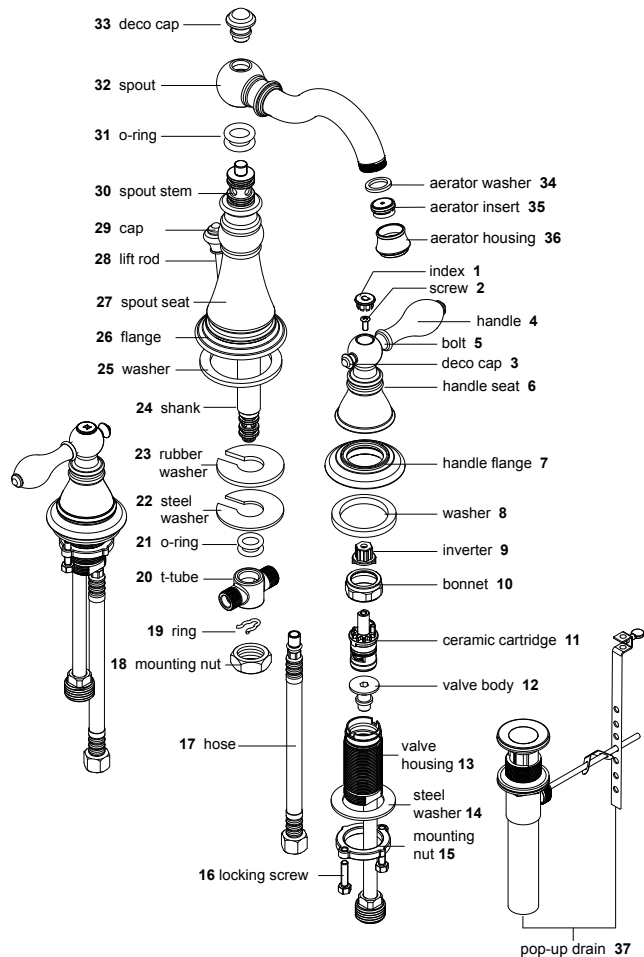

Dunhill Lavatory Faucet · SPARE PARTS

526947
oil rubbed bronze

528570
rustic pewter

No.	Name	526947		528570	
		Order Code	List Price	Order Code	List Price
1	index C	920256	\$4.25	920231	\$4.25
	index H				
2	screw				
3	deco cap				
4	handle				
5	bolt				
6	handle seat				
7	handle flange				
8	washer				
9	inverter H				
	inverter C				
10	bonnet				
11	ceramic cartridge	920223	\$7.12	920223	\$7.12
12	valve body				
13	valve housing				
14	steel washer				
15	mounting nut				
16	locking screw				
17	hose				
18	mounting nut				
19	ring				
20	t-tube				
21	o-ring				
22	steel washer				
23	rubber washer				
24	shank				
25	washer				
26	flange				
27	spout seat				
28	lift-rod				
29	lift-rod cap				
30	spout stem				
31	o-ring				
32	spout				
33	deco cap				
34	aerator washer				
35	aerator insert				
36	aerator housing				
37	pop-up drain				

Dunhill Lavatory Faucet · SPARE PARTS

526954
satin nickel

526962
polished chrome

No.	Name	526954		526962	
		Order Code	List Price	Order Code	List Price
1	index C	920249	\$3.98	920264	\$3.80
	index H				
2	screw				
3	deco cap				
4	handle				
5	bolt				
6	handle seat				
7	handle flange				
8	washer				
9	inverter H				
	inverter C				
10	bonnet				
11	ceramic cartridge	920223	\$7.12	920223	\$7.12
12	valve body				
13	valve housing				
14	steel washer				
15	mounting nut				
16	locking screw				
17	hose				
18	mounting nut				
19	ring				
20	t-tube				
21	o-ring				
22	steel washer				
23	rubber washer				
24	shank				
25	washer				
26	flange				
27	spout seat				
28	lift-rod				
29	lift-rod cap				
30	spout stem				
31	o-ring				
32	spout				
33	deco cap				
34	aerator washer				
35	aerator insert				
36	aerator housing				
37	pop-up drain				