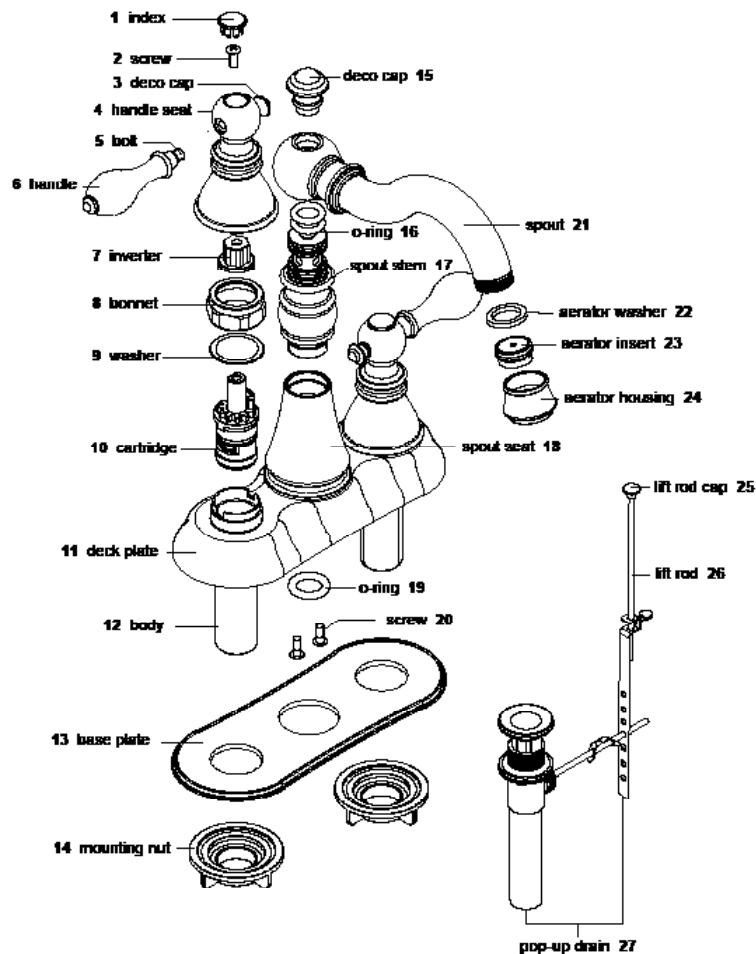

Dunhill Lavatory Faucet · SPARE PARTS

526855
oil rubbed bronze

528562
rustic pewter

No.	Name	526855		528562	
		Order Code	List Price	Order Code	List Price
1	index C	920231	\$4.25	920256	\$4.25
	index H				
2	screw				
3	deco cap				
4	handle seat				
5	bolt				
6	handle				
7	inverter H				
	inverter C				
8	bonnet				
9	washer				
10	cartridge	920223	\$7.12	920223	\$7.12
11	deck plate				
12	body				
13	base plate				
14	mounting nut				
15	deco cap				
16	o-ring				
17	spout stem				
18	spout seat				
19	o-ring				
20	screw				
21	spout				
22	aerator washer				
23	aerator insert				
24	aerator housing				
25	lift-rod cap				
26	lift-rod				
27	pop-up drain				

Dunhill Lavatory Faucet · SPARE PARTS

526921
satin nickel

526939
polished chrome

No.	Name	526921		526939	
		Order Code	List Price	Order Code	List Price
1	index C	920249	\$3.98	920264	\$3.80
	index H				
2	screw				
3	deco cap				
4	handle seat				
5	bolt				
6	handle				
7	inverter H				
	inverter C				
8	bonnet				
9	washer				
10	cartridge	920223	\$7.12	920223	\$7.12
11	deck plate				
12	body				
13	base plate				
14	mounting nut				
15	deco cap				
16	o-ring				
17	spout stem				
18	spout seat				
19	o-ring				
20	screw				
21	spout				
22	aerator washer				
23	aerator insert				
24	aerator housing				
25	lift-rod cap				
26	lift-rod				
27	pop-up drain				