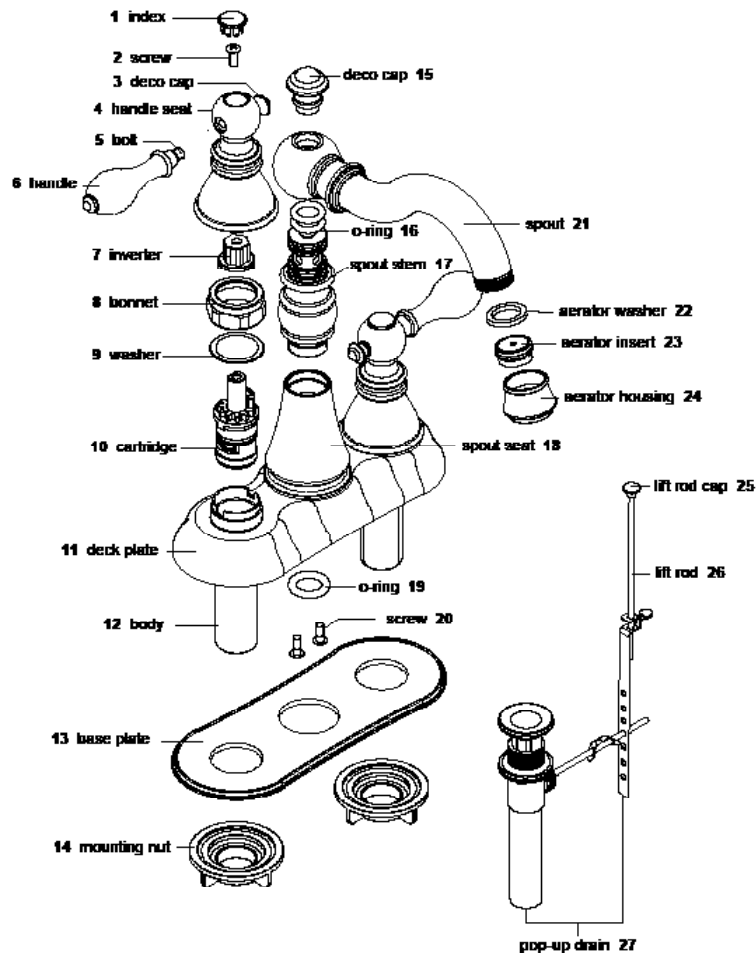

Dunhill Lavatory Faucet · SPARE PARTS

526855
oil rubbed bronze

528562
rustic pewter

No.	Name	526855		528562	
		Order Code	List Price	Order Code	List Price
1	index C	920231	\$4.25	920256	\$4.25
	index H				
2	screw				
3	deco cap				
4	handle seat				
5	bolt				
6	handle				
7	inverter H				
	inverter C				
8	bonnet				
9	washer				
10	cartridge	920223	\$7.12	920223	\$7.12
11	deck plate				
12	body				
13	base plate				
14	mounting nut				
15	deco cap				
16	o-ring				
17	spout stem				
18	spout seat				
19	o-ring				
20	screw				
21	spout				
22	aerator washer				
23	aerator insert				
24	aerator housing				
25	lift-rod cap				
26	lift-rod				
27	pop-up drain				

Dunhill Lavatory Faucet · SPARE PARTS

526921
satin nickel

526939
polished chrome

No.	Name	526921		526939	
		Order Code	List Price	Order Code	List Price
1	index C	920249	\$3.98	920264	\$3.80
	index H				
2	screw				
3	deco cap				
4	handle seat				
5	bolt				
6	handle				
7	inverter H				
	inverter C				
8	bonnet				
9	washer				
10	cartridge	920223	\$7.12	920223	\$7.12
11	deck plate				
12	body				
13	base plate				
14	mounting nut				
15	deco cap				
16	o-ring				
17	spout stem				
18	spout seat				
19	o-ring				
20	screw				
21	spout				
22	aerator washer				
23	aerator insert				
24	aerator housing				
25	lift-rod cap				
26	lift-rod				
27	pop-up drain				