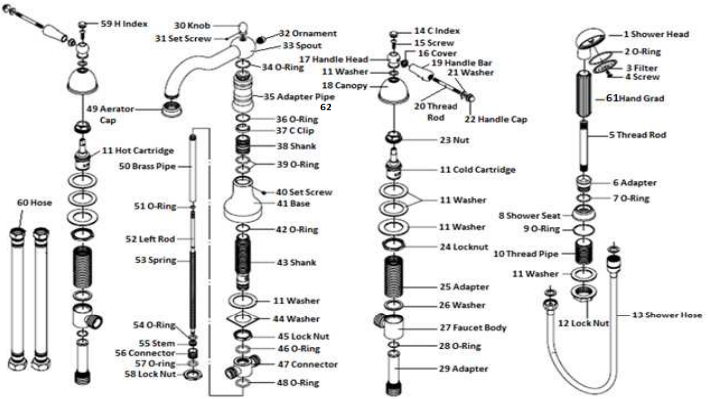

528505	528497
Oil Rubbed Bronze	Satin Nickel

No.	Name	528505		528497	
		Order Code	List Price	Order Code	List Price
1	Shower Head				
2	O-Ring				
3	Filter				
4	Screw				
5	Thread Rod				
6	Adapter				
7	O-Ring				
8	Shower Seat				
9	O-Ring				
10	Thread Pipe				
11	Washer	920090	\$41.44	920090	\$41.44
	Washer				
	Washer				
	Washer				
	Hot Cartridge				
	Cold Cartridge				
12	Lock Nut				
13	Shower Hose				
14	C Index				
15	Screw				
16	Cover				
17	Handle Head				
18	Canopy				
19	Handle Bar				
20	Thread Rod				
21	Washer				
22	Handle Cap				
23	Nut				
24	Lock Nut				
25	Adapter				
26	Washer				
27	Faucet body				
28	O-Ring				
29	Adapter				
30	Knob				
31	Set Screw				
32	Ornament				
33	Spout				
34	O-Ring				
35	Adapter Pipe				
36	O-Ring				
37	C Clip				
38	Shank				
39	O-Ring				
40	Set Screw				
41	Base				
42	O-Ring				
43	Shank				
44	Washer				
45	Lock Nut				
46	O-Ring				
47	Connector				
48	O-Ring				
49	Aerator Cap				
50	Brass Pipe				
51	O-Ring				
52	Left Rod				
53	Spring				
54	O-Ring				
55	Stem				
56	Connector				
57	O-Ring				
58	Lock Nut				
59	H Index				
60	Hose				
61	Hand Grad				
62	Washer				