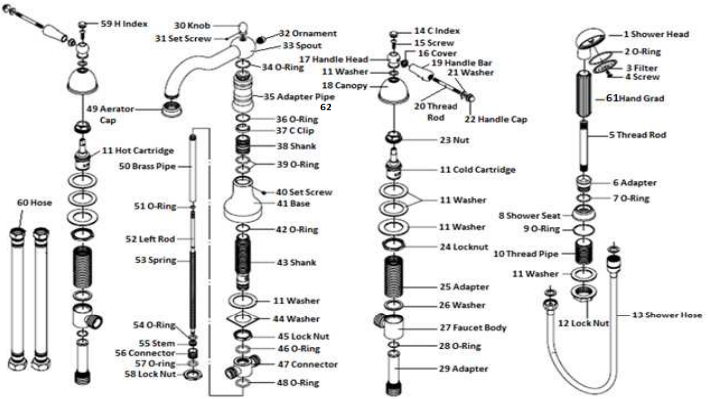

528505 Oil Rubbed Bronze 528497 Satin Nickel

No.	Name	528505		528497	
		Order Code	List Price	Order Code	List Price
1	Shower Head				
2	O-Ring				
3	Filter				
4	Screw				
5	Thread Rod				
6	Adapter				
7	O-Ring				
8	Shower Seat				
9	O-Ring				
10	Thread Pipe				
11	Washer	920090	\$41.44	920090	\$41.44
	Washer				
	Washer				
	Washer				
	Hot Cartridge				
	Cold Cartridge				
12	Lock Nut				
13	Shower Hose				
14	C Index				
15	Screw				
16	Cover				
17	Handle Head				
18	Canopy				
19	Handle Bar				
20	Thread Rod				
21	Washer				
22	Handle Cap				
23	Nut				
24	Lock Nut				
25	Adapter				
26	Washer				
27	Faucet body				
28	O-Ring				
29	Adapter				
30	Knob				
31	Set Screw				
32	Ornament				
33	Spout				
34	O-Ring				
35	Adapter Pipe				
36	O-Ring				
37	C Clip				
38	Shank				
39	O-Ring				
40	Set Screw				
41	Base				
42	O-Ring				
43	Shank				
44	Washer				
45	Lock Nut				
46	O-Ring				
47	Connector				
48	O-Ring				
49	Aerator Cap				
50	Brass Pipe				
51	O-Ring				
52	Left Rod				
53	Spring				
54	O-Ring				
55	Stem				
56	Connector				
57	O-Ring				
58	Lock Nut				
59	H Index				
60	Hose				
61	Hand Grad				
62	Washer				