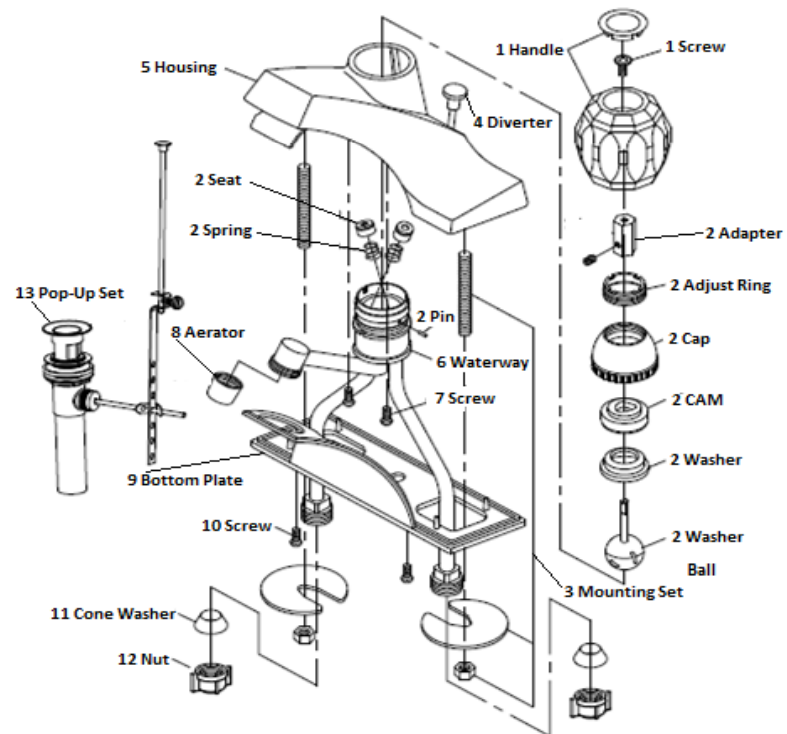

528224

529214

Satin Nickel

Polished Chrome

No.	Name	528224		529214	
		Order Code	List Price	Order Code	List Price
1	Handle	530519	\$4.64	530519	\$4.64
	Screw				
2	Adapter	920124	\$10.58	920124	\$10.58
	Adjust Ring				
	Cap				
	CAM				
	Washer				
	Ball				
	Seat				
	Spring				
Pin					
3	Mounting Set				
4	Diverter	527564	\$6.72	527564	\$6.72
5	Housing				
6	Waterway				
7	Screw				
8	Aerator				
9	Bottom Plate				
10	Screw				
11	Cone Washer				
12	Nut				
13	Pop-Up Set	528000	\$12.89	529958	\$12.89