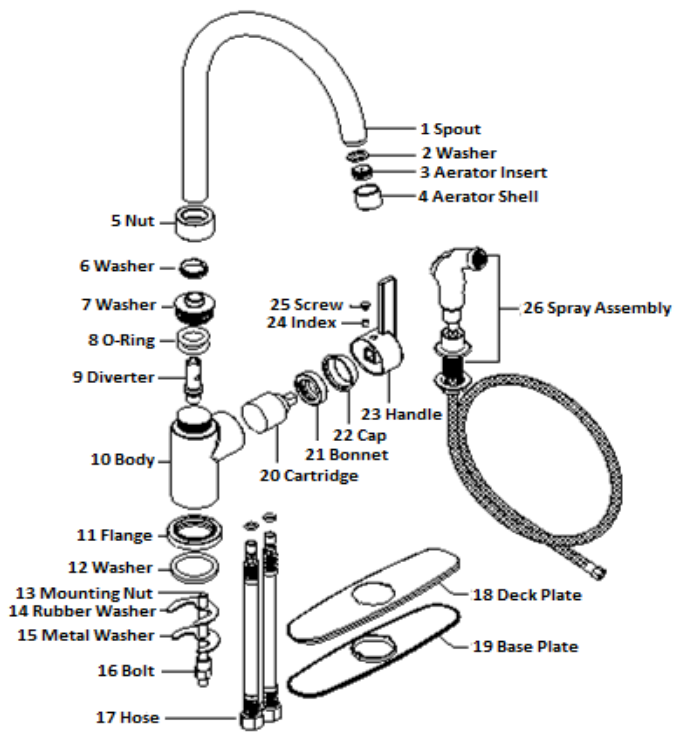

| | | |
|-------------------|--------------|--------|
| 526772 | 526780 | 526798 |
| Oil Rubber Bronze | Satin Nickel | Chrome |

| No. | Name | 526772 | | 526780 | | 526798 | |
|-----|----------------|------------|------------|------------|------------|------------|------------|
| | | Order Code | List Price | Order Code | List Price | Order Code | List Price |
| 1 | Spout | | | | | | |
| 2 | Washer | | | | | | |
| 3 | Aerator Insert | | | | | | |
| 4 | Aerator Shell | | | | | | |
| 5 | Nut | | | | | | |
| 6 | Washer | | | | | | |
| 7 | Washer | | | | | | |
| 8 | O-Ring | | | | | | |
| 9 | Diverter | 920181 | \$4.89 | 920181 | \$4.89 | 920181 | \$4.89 |
| 10 | Body | | | | | | |
| 11 | Flange | | | | | | |
| 12 | Washer | | | | | | |
| 13 | Mounting Nut | | | | | | |
| 14 | Rubber Washer | | | | | | |
| 15 | Metal Washer | | | | | | |
| 16 | Bolt | | | | | | |
| 17 | Hose | | | | | | |
| 18 | Deck Plate | | | | | | |
| 19 | Base Plate | | | | | | |
| 20 | Cartridge | 920207 | \$11.21 | 920207 | \$11.21 | 920207 | \$11.21 |
| 21 | Bonnet | | | | | | |
| 22 | Cap | | | | | | |
| 23 | Handle | | | | | | |
| 24 | Index | | | | | | |
| 25 | Screw | | | | | | |
| 26 | Spray Assembly | | | | | | |