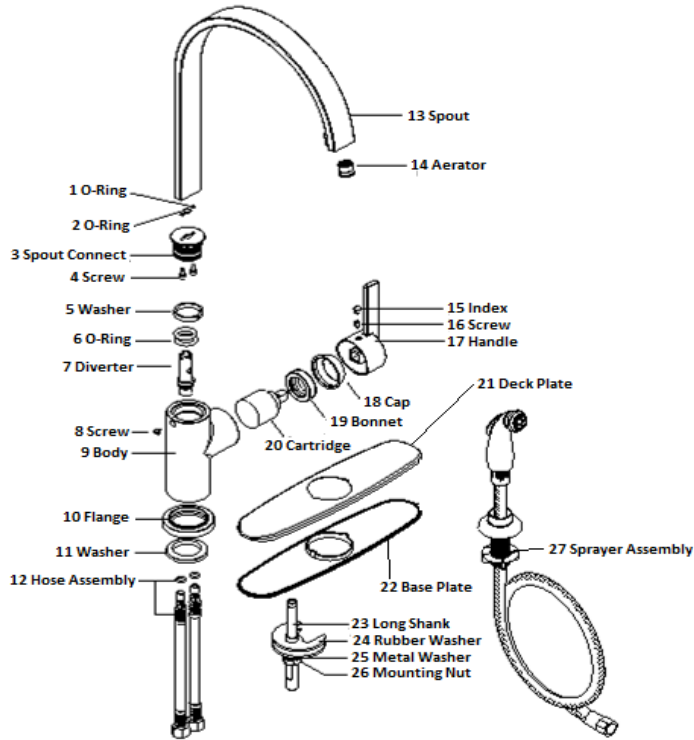

Boulder Greek Kitchen Faucet . SPARE PARTS

526731 Oil Rubber Bronze 526749 Satin Nickel 526756 Chrome

No.	Name	526731		526749		526756	
		Order Code	List Price	Order Code	List Price	Order Code	List Price
1	O-Ring						
2	O-Ring						
3	Spout Connect						
4	Screw						
5	Washer						
6	O-Ring						
7	Diverter	920181	\$4.89	920181	\$4.89	920181	\$4.89
8	Screw						
9	Body						
10	Flange						
11	Washer						
12	Hose Assembly						
13	Spout						
14	Aerator	920272	\$10.80	920272	\$10.80	920272	\$10.80
15	Index						
16	Screw						
17	Handle	909655	\$11.80	909663	\$11.33	909671	\$9.73
18	Cap						
19	Bonnet						
20	Cartridge	920207	\$11.21	920207	\$11.21	920207	\$11.21
21	Deck Plate						
22	Base Plate	909689	\$14.54	909697	\$14.33	909705	\$12.16
23	Long Shank						
24	Rubber Washer						
25	Metal Washer						
26	Mounting Nut						
27	Sprayer Assembly	909515	\$32.81	909523	\$28.93	909531	\$24.27