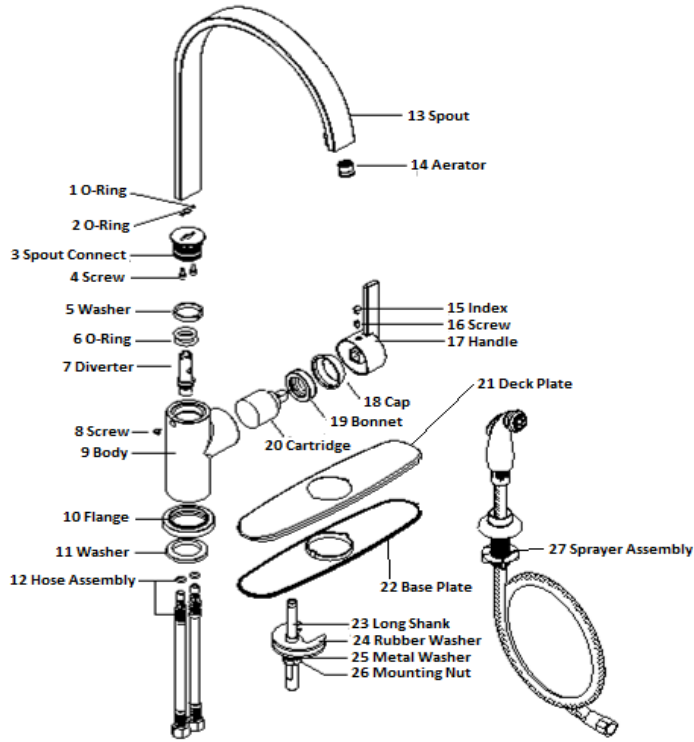

Boulder Greek Kitchen Faucet . SPARE PARTS

526731 Oil Rubber Bronze 526749 Satin Nickel 526756 Chrome

No.	Name	526731		526749		526756	
		Order Code	List Price	Order Code	List Price	Order Code	List Price
1	O-Ring						
2	O-Ring						
3	Spout Connect						
4	Screw						
5	Washer						
6	O-Ring						
7	Diverter	920181	\$4.89	920181	\$4.89	920181	\$4.89
8	Screw						
9	Body						
10	Flange						
11	Washer						
12	Hose Assembly						
13	Spout						
14	Aerator	920272	\$10.80	920272	\$10.80	920272	\$10.80
15	Index						
16	Screw						
17	Handle	909655	\$11.80	909663	\$11.33	909671	\$9.73
18	Cap						
19	Bonnet						
20	Cartridge	920207	\$11.21	920207	\$11.21	920207	\$11.21
21	Deck Plate	909689	\$14.54	909697	\$14.33	909705	\$12.16
22	Base Plate						
23	Long Shank						
24	Rubber Washer						
25	Metal Washer						
26	Mounting Nut						
27	Sprayer Assembly	909515	\$32.81	909523	\$28.93	909531	\$24.27