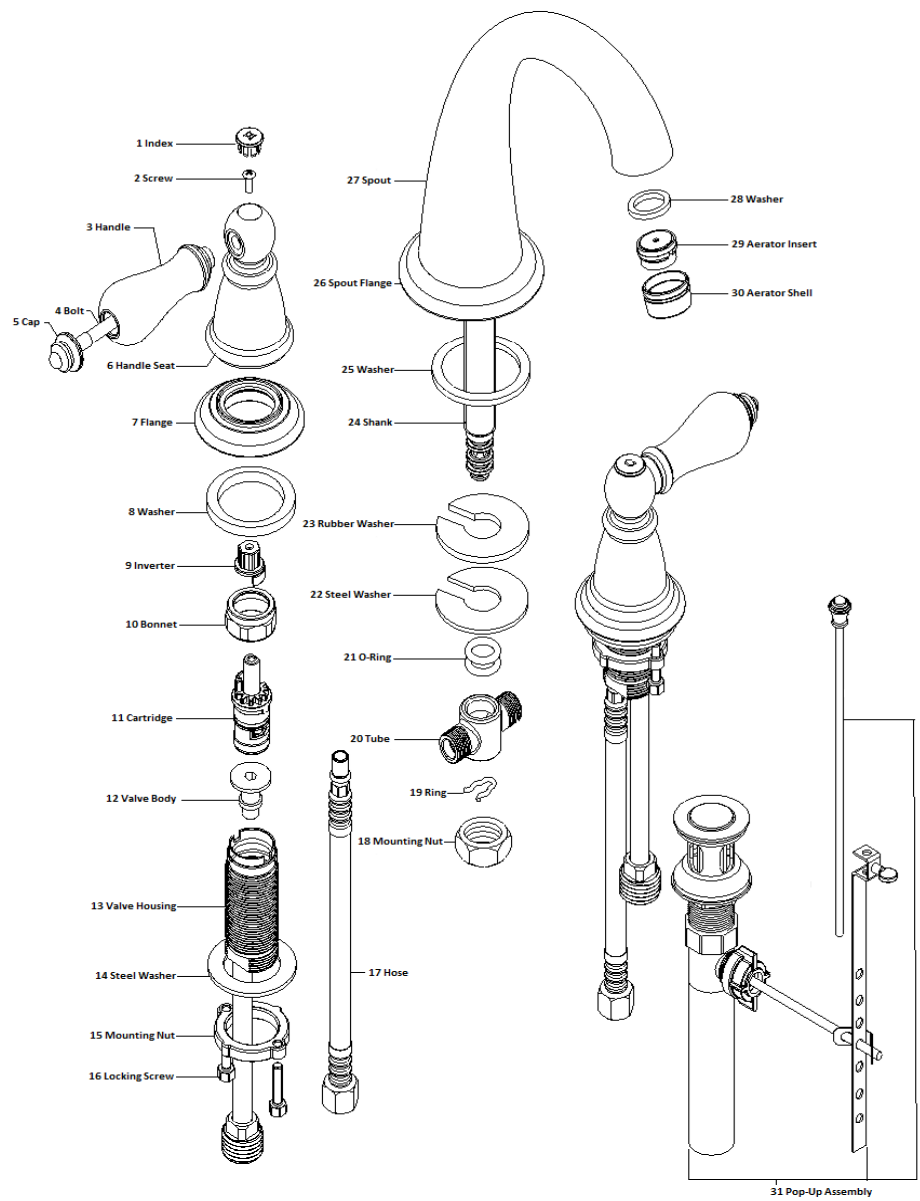

# Hathaway Lavatory Faucet . SPARE PARTS

526699	526707	526715
Oil Rubber Bronze	Satin Nickel	Chrome

No.	Name	526699		526707		526715	
		Order Code	List Price	Order Code	List Price	Order Code	List Price
1	Index	920231	\$4.25	920249	\$3.98	920264	\$3.80
2	Screw						
3	Handle						
4	Bolt						
5	Cap						
6	Handle Seat						
7	Flange						
8	Washer						
9	Inverter						
10	Bonnet						
11	Cartridge	920223	\$7.12	920223	\$7.12	920223	\$7.12
12	Valve Body						
13	Valve Housing						
14	Steel Washer						
15	Mounting Nut						
16	Locking Screw						
17	Hose						
18	Mounting Nut						
19	Ring						
20	Tube						
21	O-Ring						
22	Steel Washer						
23	Rubber Washer						
24	Shank						
25	Washer						
26	Spout Flange						
27	Spout						
28	Washer						
29	Aerator Insert						
30	Aerator Shell						
31	Pop-Up Assembly	902627	\$19.98	528000	\$12.89	529958	\$12.89