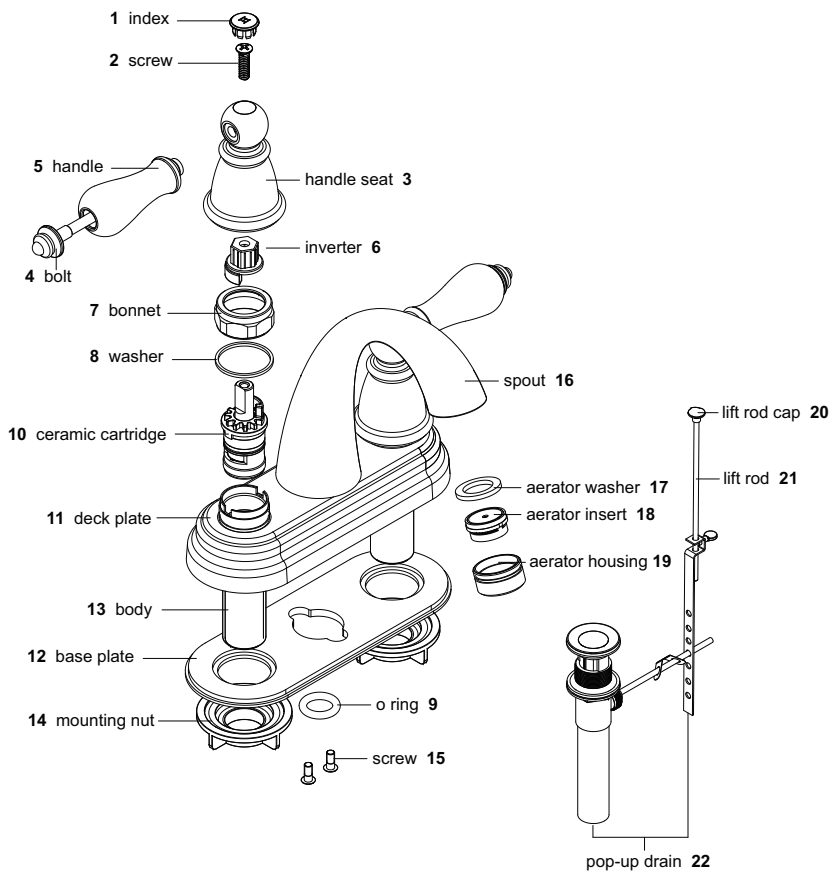

Hathaway Lavatory Faucet · SPARE PARTS

526657
oil rubbed bronze

526681
rustic pewter

No.	Name	526657		526681	
		Order Code	List Price	Order Code	List Price
1	index C	920231	\$4.25	920256	\$4.25
	index H				
2	screw				
3	handle seat				
4	bolt				
5	handle				
6	inverter H				
	inverter C				
7	bonnet				
8	washer				
9	o-ring				
10	ceramic cartridge	920223	\$7.12	920223	\$7.12
11	deck plate				
12	base plate				
13	body				
14	mounting nut				
15	screw				
16	spout				
17	aerator washer				
18	aerator insert				
19	aerator housing				
20	lift-rod cap				
21	lift rod				
22	pop-up drain				

Hathaway Lavatory Faucet · SPARE PARTS

526665
satin nickel

526673
polished chrome

No.	Name	526665		526673	
		Order Code	List Price	Order Code	List Price
1	index C	920249	\$3.49	92064	\$3.80
	index H				
2	screw				
3	handle seat				
4	bolt				
5	handle				
6	inverter H				
	inverter C				
7	bonnet				
8	washer				
9	o-ring				
10	cartridge	920223	\$7.12	920223	\$7.12
11	deck plate				
12	base plate				
13	body				
14	mounting nut				
15	screw				
16	spout				
17	aerator washer				
18	aerator insert				
19	aerator housing				
20	lift-rod cap				
21	lift rod				
22	pop-up drain				