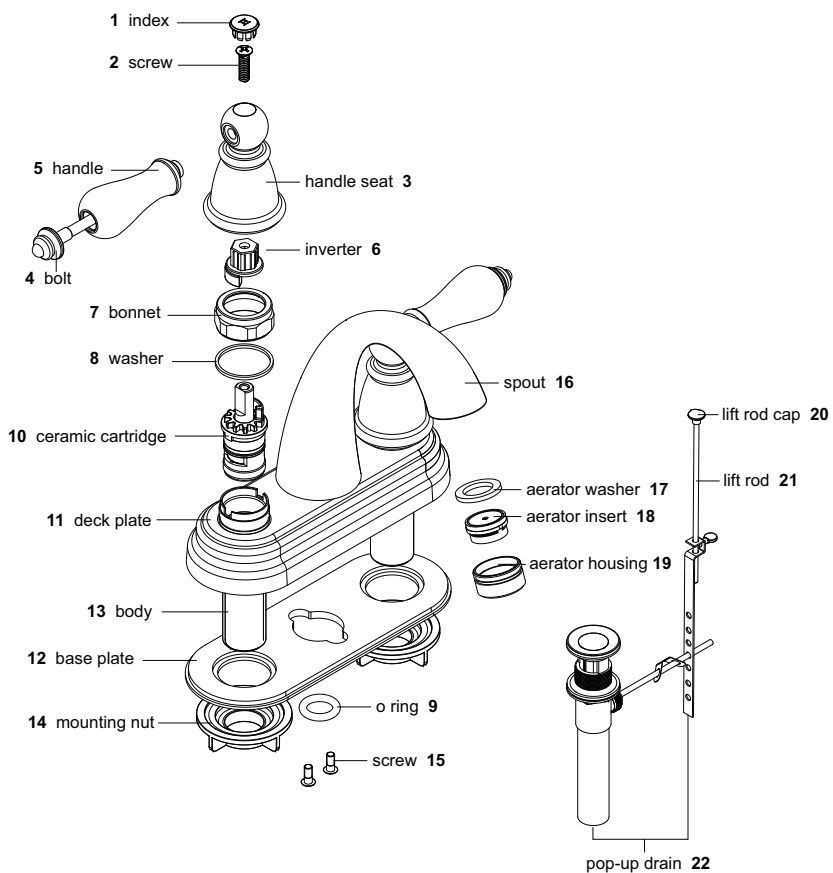

Hathaway Lavatory Faucet · SPARE PARTS

526657
oil rubbed bronze

526681
rustic pewter

No.	Name	526657		526681	
		Order Code	List Price	Order Code	List Price
1	index C	920231	\$4.25	920256	\$4.25
	index H				
2	screw				
3	handle seat				
4	bolt				
5	handle				
6	inverter H				
	inverter C				
7	bonnet				
8	washer				
9	o-ring				
10	ceramic cartridge	920223	\$7.12	920223	\$7.12
11	deck plate				
12	base plate				
13	body				
14	mounting nut				
15	screw				
16	spout				
17	aerator washer				
18	aerator insert				
19	aerator housing				
20	lift-rod cap				
21	lift rod				
22	pop-up drain				

Hathaway Lavatory Faucet · SPARE PARTS

526665
satin nickel

526673
polished chrome

No.	Name	526665		526673	
		Order Code	List Price	Order Code	List Price
1	index C	920249	\$3.49	92064	\$3.80
	index H				
2	screw				
3	handle seat				
4	bolt				
5	handle				
6	inverter H				
	inverter C				
7	bonnet				
8	washer				
9	o-ring				
10	cartridge	920223	\$7.12	920223	\$7.12
11	deck plate				
12	base plate				
13	body				
14	mounting nut				
15	screw				
16	spout				
17	aerator washer				
18	aerator insert				
19	aerator housing				
20	lift-rod cap				
21	lift rod				
22	pop-up drain				