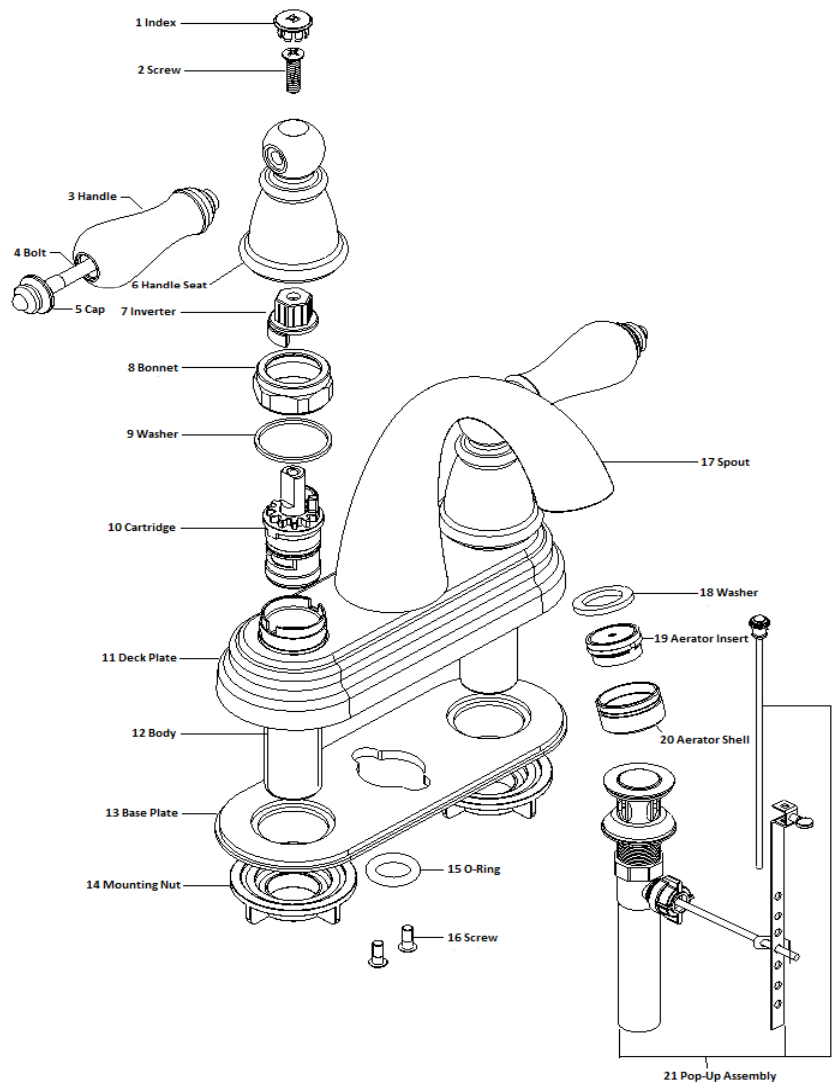

# Hathaway Lavatory Faucet . SPARE PARTS

526657 Oil Rubber Bronze      526665 Satin Nickel      526673 Chrome

No.	Name	526657		526665		526673	
		Order Code	List Price	Order Code	List Price	Order Code	List Price
1	Index	920231	\$4.25	920249	\$3.98	920264	\$3.80
2	Screw						
3	Handle						
4	Bolt						
5	Cap						
6	Handle Seat						
7	Inverter						
8	Bonnet						
9	Washer						
10	Cartridge	920223	\$7.12	920223	\$7.12	920223	\$7.12
11	Deck Plate						
12	Body						
13	Base Plate						
14	Mounting Nut						
15	O-Ring						
16	Screw						
17	Spout						
18	Washer						
19	Aerator Insert						
20	Aerator Shell						
21	Pop-Up Assembly	902627	\$19.98	528000	\$12.89	529958	\$12.89