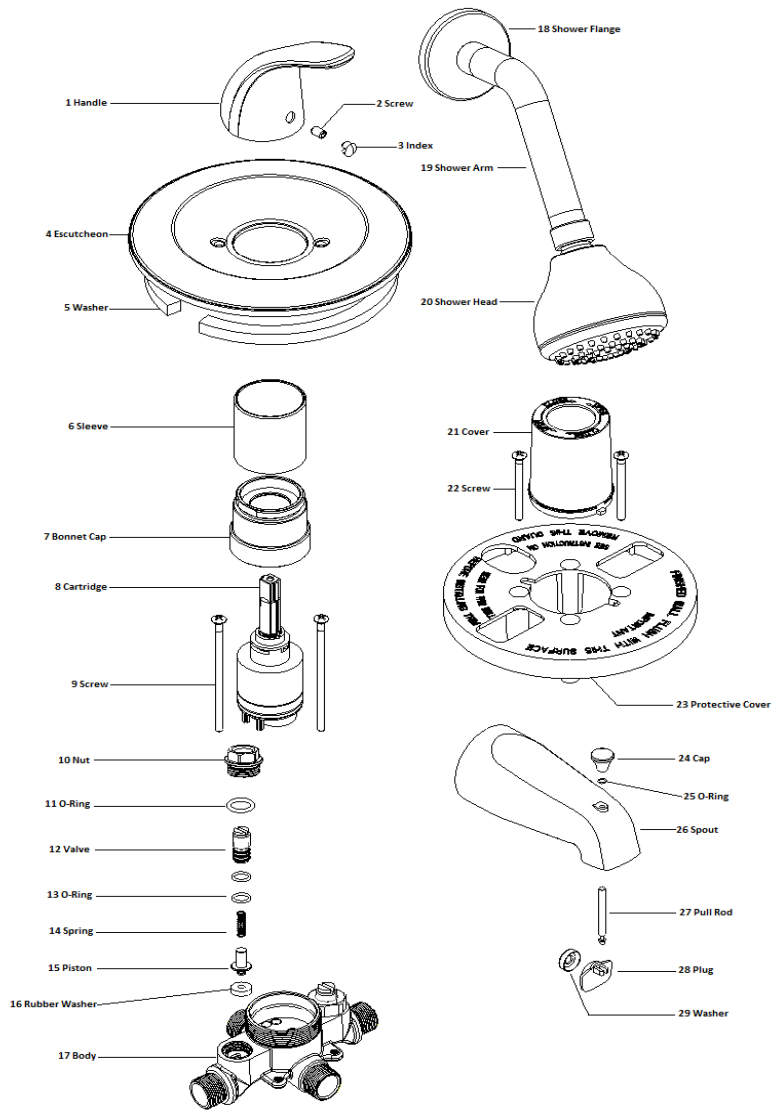

525949 Oil Rubber Bronze	525956 Satin Nickel	525964 Polished Chrome
-----------------------------	------------------------	---------------------------

No.	Name	525949		525956		525964	
		Order Code	List Price	Order Code	List Price	Order Code	List Price
1	Index						
2	Screw						
3	Index						
4	Escutcheon						
5	Washer						
6	Sleeve						
7	Bonnet Cap						
8	Cartridge	920215	\$47.11	920215	\$47.11	920215	\$47.11
9	Screw						
10	Nut						
11	O-Ring						
12	Valve						
13	O-Ring						
14	Spring						
15	Piston						
16	Rubber Washer						
17	Body						
18	Shower Flange						
19	Shower Arm						
20	Shower Head						
21	Cover						
22	Screw						
23	Protective Cover						
24	Cap						
25	O-Ring						
26	Spout						
27	Pull Rod						
28	Plug	920280	\$4.89	920280	\$4.89	920280	\$4.89
29	Washer						