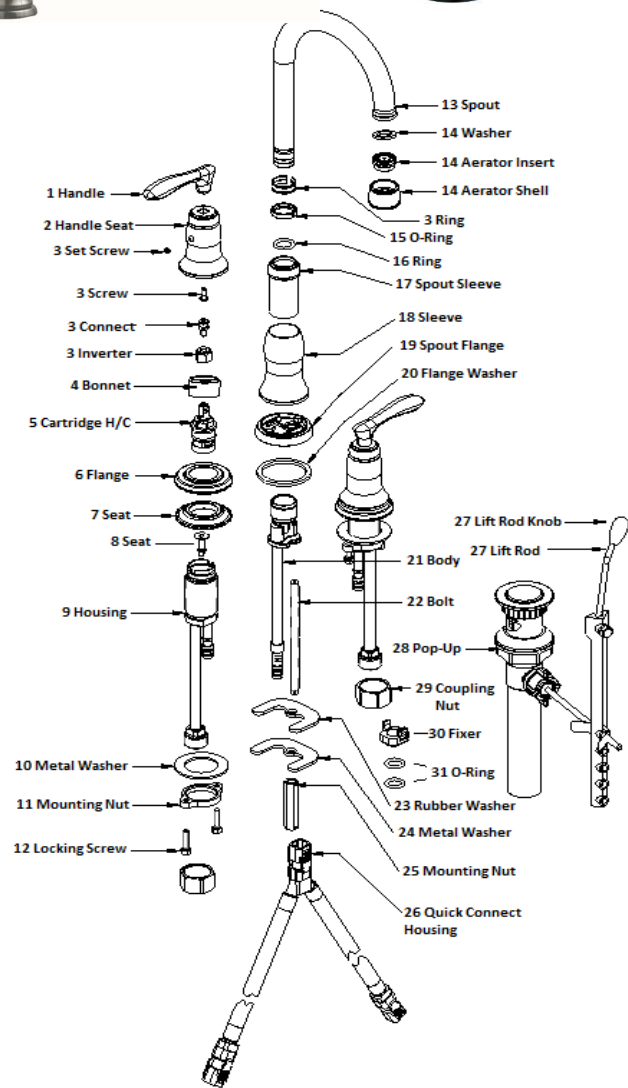

525824

Satin Nickel

525816

Oil Rubbed Bronze

No.	Name	525824		525816	
		Order Code	List Price	Order Code	List Price
1	Handle				
2	Handle Seat				
3	Set Screw	908038	\$1.81	908038	\$1.81
	Screw				
	Connect				
	Inverter				
4	Bonnet				
	Cartridge H	907519	\$9.42	907519	\$9.42
Cartridge C					
6	Flange				
7	Seat				
8	Seat				
9	Housing				
10	Metal Washer				
11	Mounting Nut				
12	Locking Screw				
13	Spout				
14	Washer	908020	\$5.54	908012	\$7.66
	Aerator Insert				
	Aerator Shell				
15	O-Ring				
16	Ring				
17	Spout Sleeve				
18	Sleeve				
19	Spout Flange				
20	Flange Washer				
21	Body				
22	Bolt				
23	Rubber Washer				
24	Metal Washer				
25	Mouting Nut				
26	Quick Connect Housing	907824	\$7.81	907824	\$7.81
27	Lift Rod Knob				
	Lift Rod				
28	Pop-Up	528000	\$12.89	902627	\$19.98
29	Coupling Nut				
30	Fixer				
31	O-Ring				