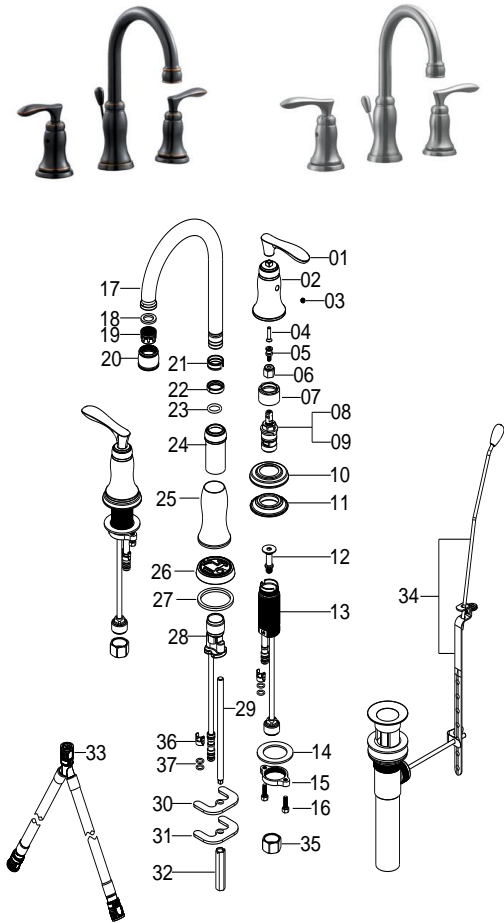

Madison Two Handle Widespread Lav Faucet

525816 (ORB) - 525824 (SN)

525816 (ORB)

525824 (SN)

NO.	RP NO.	PAT NO.	DESCRIPTION	MATERIAL	QTY	Order Code	List Price	Order Code	List Price
#01		3.15.65446.040010-04	HANDLE	ZINC	2				
#02	RP1330704	3.15.65881.050010-04	HANDLE SEAT	ZINC	2				
#04		3.10.D6106.230610-00	SCREW	SUS	2				
#03	RP50002	3.10.407A.020010-20	SET SCREW	SUS	2				
#05	RP70152	3.11.65446.060010-36	SCREW	METAL	2				
#06	RP64044	3.26.408.660010-00	INVERTER	PLASTIC	2				
#07	RP70001	3.15.407.110010-01	BONNET NUT	ZINC	2				
#08	RP20013	3.20.408.12AH10-00	CARTRIDGE H	HYBIRD	1				
#09	RP20014	3.20.408.12AC10-00	CARTRIDGE C	HYBIRD	1				
#10	RP8020304	3.01.65881.060010-04	FLANGE	BRASS	2				
#11		3.26.7016.840010-00	FLANGE	PLASTIC	2				
#12		3.02.7098N.09A010-1	CARTRIDGE SEAT	BRASS	2				
#13		3.02.7098N.41A010-1	BODY	BRASS	2				
#14	RP64147	3.11.66121.020010-36	WASHER	METAL	2				
#15	RP56003	3.11.7098.550010-360	NUT	METAL	1				
#16	RP50004	3.11.825.37T010-3601	SCREW	METAL	2				
#17		3.01.65881.010010-04	SPOUT	BRASS	1				
#18		3.30.407.080010-00	WASHER	RUBBER	1				
#19	D0004	3.26.427.081210-00	AERATOR	PLASTIC	1				
#20		3.01.67152.180010-04	AERATOR SHELL	BRASS	1				
#21	RP70225	3.20.F36D.060010-00	CLIP	PLASTIC	1				
#22	RP70226	3.20.F043CL.050010-00	CLIP	PLASTIC	1				
#23	RP60001	3.30.408.180010-00	O-RING	RUBBER	1				
#24		3.01.65881.020010-04	CONNECTOR	BRASS	1				
#25		3.01.65881.030010-04	SHELL	BRASS	1				
#26		3.15.65881.040010-04	FLANGE	ZINC	1				
#27		3.20.883.090010-00	WASHER	PLASTIC	1				
#28		3.02.65881N.070010-00	BODY	BRASS	1				
#29		3.11.F042YP.070010-00	BOLT	METAL	1				
#30	RP64027	3.30.468.170010-00	WASHER	RUBBER	1				
#31	RP64099	3.11.468.180010-3601	WASHER	METAL	1				
#32	RP56012	3.11.F8026.140011-36	NUT	METAL	1				
#33	RP70520	3.20.67000.38G012-00	HOSE	PLASTIC	1				
#34.1	D0005	3.15.7032.22Z010-04	LIFT ROD KNOB	ZINC	1				
#34.2		3.10.859.53C010-103	LIFT ROD	SUS	1				
#34.3	RP4000104	3.01.8011.0A0110-04	POP-UP	BRASS	1				
#35	RP56002	3.01.408.26B010-00	COUPLING NUT	BRASS	2				
#36	RP70421	3.26.67448.220011-00	BLOCK	PLASTIC	3				
#37	RP60002	3.30.55025.002910-00	O-RING	RUBBER	6				