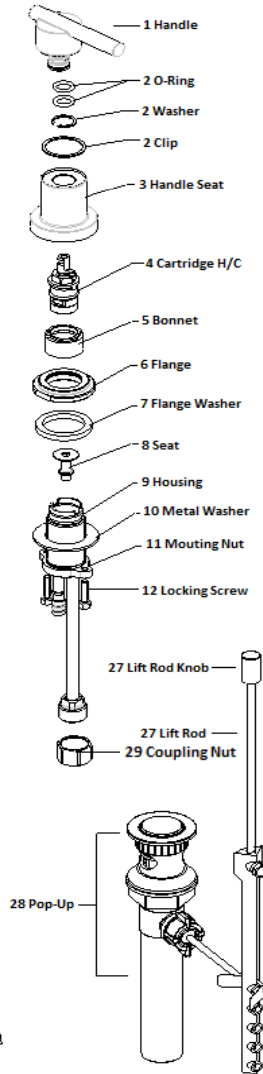

# Geneva Wide Spread Lavatory Faucet . SPARE PARTS

525741

Chrome

525733

Satin Nickel

No.	Name	525741		525733	
		Order Code	List Price	Order Code	List Price
1	Handle				
2	O-Ring	908111	\$1.81	908111	\$1.81
	Washer				
	Clip				
	Rubber Washer				
	Metal Washer				
	Fixer				
	O-Ring				
3	Handle Seat				
4	Cartridge H	907519	\$9.42	907519	\$9.42
	Cartridge C				
5	Bonnet				
6	Flange				
7	Flange Washer				
8	Seat				
9	Housing				
10	Metal Washer				
11	Mounting Nut				
12	Locking Screw				
14	Washer	908061	\$5.33	908079	\$5.49
	Aerator Insert				
	Aerator Shell				
15	Spout Seat				
16	Nut				
17	O-Ring				
18	Hose				
19	Spout Base				
20	Screw				
21	Washer				
22	O-Ring				
23	Tube				
24	Nut				
25	Long Shank				
26	Quick Connect Housing	907824	\$7.81	907824	\$7.81
27	Lift Rod Knob				
	Lift Rod				
28	Pop-Up	529958	\$12.89	528000	\$12.89
29	Coupling Nut				