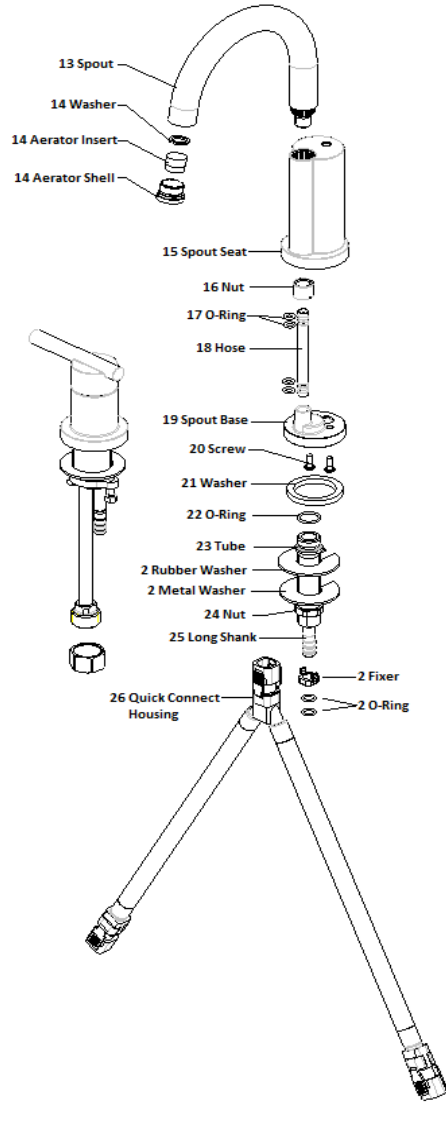

# Geneva Wide Spread Lavatory Faucet . SPARE PARTS

525741

Chrome

525733

Satin Nickel

No.	Name	525741		525733	
		Order Code	List Price	Order Code	List Price
1	Handle				
2	O-Ring	908111	\$1.81	908111	\$1.81
	Washer				
	Clip				
	Rubber Washer				
	Metal Washer				
	Fixer				
	O-Ring				
3	Handle Seat				
4	Cartridge H	907519	\$9.42	907519	\$9.42
	Cartridge C				
5	Bonnet				
6	Flange				
7	Flange Washer				
8	Seat				
9	Housing				
10	Metal Washer				
11	Mounting Nut				
12	Locking Screw				
14	Washer	908061	\$5.33	908079	\$5.49
	Aerator Insert				
	Aerator Shell				
15	Spout Seat				
16	Nut				
17	O-Ring				
18	Hose				
19	Spout Base				
20	Screw				
21	Washer				
22	O-Ring				
23	Tube				
24	Nut				
25	Long Shank				
26	Quick Connect Housing	907824	\$7.81	907824	\$7.81
27	Lift Rod Knob				
	Lift Rod				
28	Pop-Up	529958	\$12.89	528000	\$12.89
29	Coupling Nut				