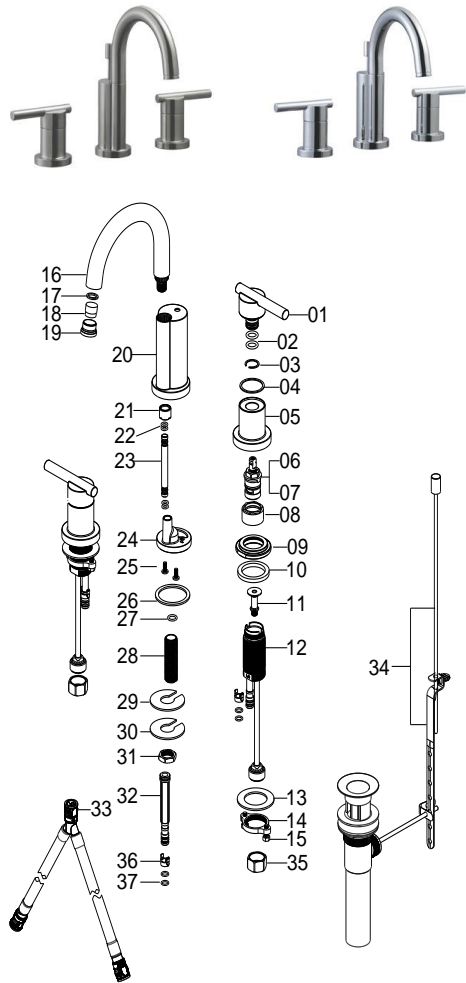

Geneva Widespread Lav Faucet

525733 (SN) - 525741 (CP)

525733 (SN)

525741 (CP)

NO.	RP NO.	PAT NO.	DESCRIPTION	MATERIAL	QTY	Order Code	List Price	Order Code	List Price
#01		3.15.65857.040010-04	HANDLE	ZINC	2				
#02		3.30.F532.280010-00	O-RING	RUBBER	4				
#03	RP1334104	3.10.F046M.070010-0	CLIP	SUS	2				
#04		3.26.65857.070010-00	WASHER	PLASTIC	2				
#05		3.15.65857.050010-04	HANDLE SEAT	ZINC	2				
#06	RP20013	3.20.408.12AH10-00	CARTRIDGE H	HYBRID	1				
#07	RP20014	3.20.408.12AC10-00	CARTRIDGE C	HYBRID	1				
#08	RP70001	3.15.407.110010-04	BONNET NUT	ZINC	2				
#09		3.01.65857.060010-11	FLANGE	BRASS	2				
#10		3.20.881.980010-00	WASHER	PLASTIC	2				
#11		3.02.7098N.09A010-1	CARTRIDGE SEAT	BRASS	2				
#12		3.02.7098N.41A010-1	BODY	BRASS	2				
#13	RP64147	3.11.66121.020010-36	WASHER	METAL	2				
#14	RP56003	3.11.7098.550010-360	NUT	METAL	1				
#15	RP50004	3.11.825.37T010-360	SCREW	METAL	2				
#16		3.01.65857.010010-04	SPOUT	BRASS	1				
#17		3.30.F046M.110010-0	WASHER	RUBBER	1				
#18	RP3018904	3.26.65430N.171210-0	AERATOR	PLASTIC	1				
#19		3.01.65429E.07T210-0	AERATOR SHELL	BRASS	1				
#20		3.15.65857.020010-04	SPOUT SEAT	ZINC	1				
#21		3.01.65421.020010-11	NUT	BRASS	1				
#22		3.30.F8026.381610-00	O-RING	RUBBER	4				
#23		3.01.65421.030010-00	HOSE	BRASS	1				
#24		3.02.65857N.030011-1	FLANGE	BRASS	1				
#25		3.10.812.150010-00	SCREW	SUS	2				
#26		3.20.825.440010-00	WASHER	PLASTIC	1				
#27		3.30.11429.010010-00	O-RING	RUBBER	1				
#28		3.11.859N.320110-360	SHANK	METAL	1				
#29	RP64193	3.30.65021.09P010-00	WASHER	RUBBER	1				
#30		3.11.65021.10Q010-360	WASHER	METAL	1				
#31	RP56062	3.01.858N.430310-11	NUT	BRASS	1				
#32		3.26.859N.320210-00	SHANK	PLASTIC	1				
#33	RP70520	3.20.67000.38G012-00	HOSE	PLASTIC	1				
#34.1		3.01.806.17A010-04	LIFT ROD KNOB	BRASS	1				
#34.2	RP4007404	3.10.09705.050010-10	LIFT ROD	SUS	1				
#34.3	RP4000104	3.01.8011.0A0110-04	POP-UP	BRASS	1				
#35	RP56002	3.01.408.26B010-00	COUPLING NUT	BRASS	2				
#36	RP70421	3.26.67448.220011-00	BLOCK	PLASTIC	3				
#37	RP60002	3.30.55025.002910-00	O-RING	RUBBER	6				