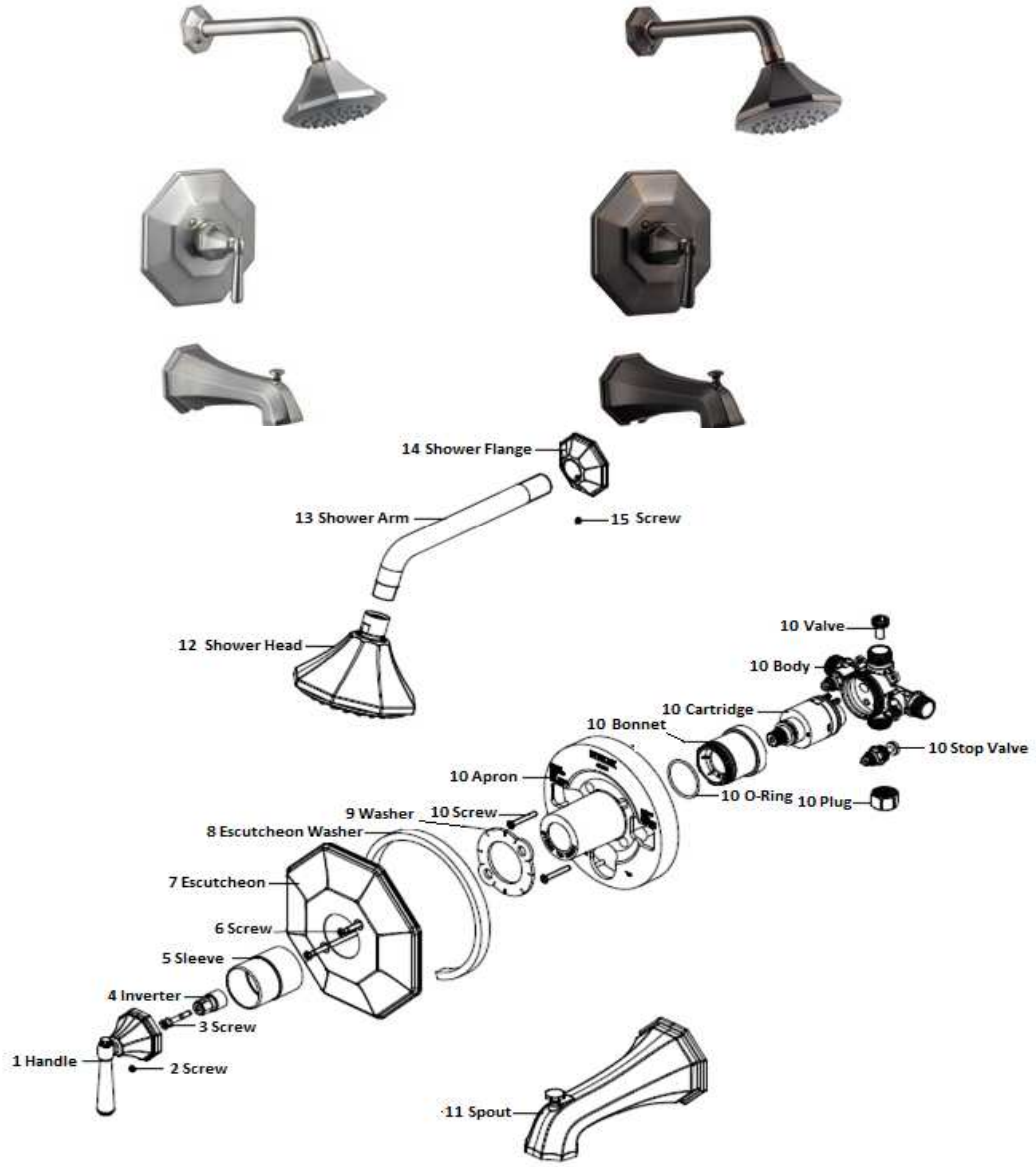

# Geneva Tub & Shower . SPARE PARTS

524975 Satin Nickel      525592 Brushed Bronze

No.	Name	524975		525592	
		Order Code	List Price	Order Code	List Price
1	Handle				
2	Screw				
3	Screw				
4	Inverter				
5	Sleeve				
6	Screw				
7	Escutcheon				
8	Escutcheon Washer				
9	Washer				
10	Screw				
	Apron				
	Bonnet				
	O-Ring				
	Cartridge	907857	\$35.14	907857	\$35.14
	Stop Valve				
	Body				
Valve					
Plug	908095	\$3.47	908095	\$3.47	
11	Spout				
12	Shower Head				
13	Shower Arm				
14	Shower Flange				
15	Screw				