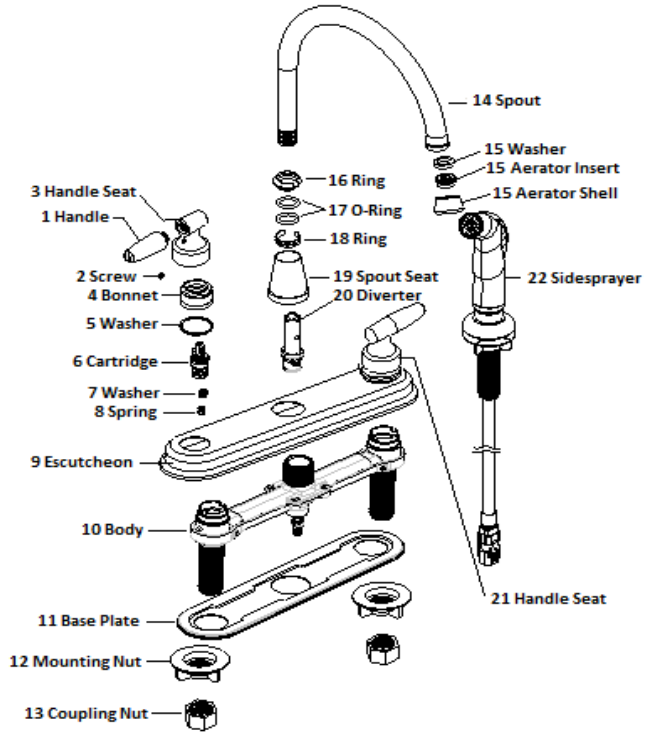

# Aberdeen High Arch Kitchen Faucet . SPARE PARTS

525527  
Chrome

No.	Name	525527	
		Order Code	List Price
1	Handle		
2	Screw		
3	Handle Seat		
4	Bonnet		
5	Washer		
6	Cartridge		
7	Washer		
8	Spring		
9	Escutcheon		
10	Body		
11	Base Plate		
12	Mounting Nut		
13	Coupling Nut		
14	Spout		
15	Washer	907873	\$4.55
	Aerator Insert		
	Aerator Shell		
16	Ring		
17	O-Ring		
18	Ring		
19	Spout Seat		
20	Diverter	907584	\$1.91
21	Handle Seat		
22	Sidesprayer	907592	\$19.72