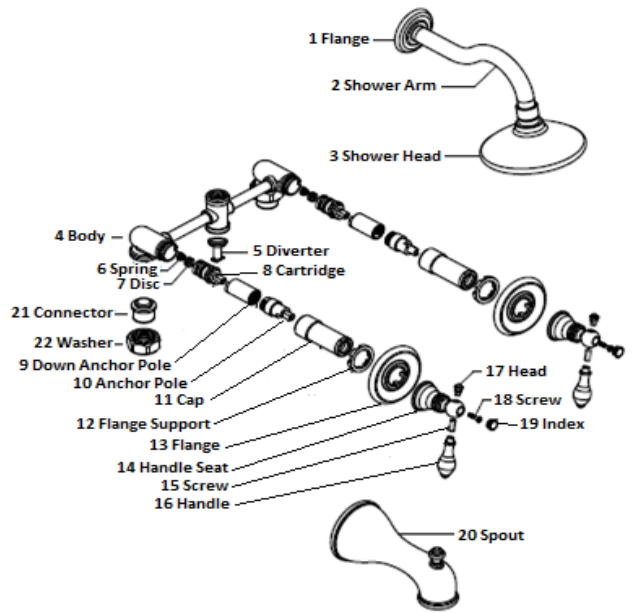

Dunhill Tub and Shower Faucet . SPARE PARTS

525238 Oil Rubber Bronze	525220 Satin Nickel	525212 Polished Chrome
-----------------------------	------------------------	---------------------------

No.	Name	525238		525220		525212	
		Order Code	List Price	Order Code	List Price	Order Code	List Price
1	Flange						
2	Shower Arm						
3	Shower Head	909580	\$42.07	909598	\$40.73	909606	\$40.73
4	Body						
5	Diverter						
6	Spring						
7	Disc						
8	Cartridge	909648	5.64	909648	5.64	909648	5.64
9	Down Anchor Pole						
10	Anchor Pole						
11	Cap						
12	Flange Support						
13	Flange						
14	Handle Seat						
15	Screw						
16	Handle						
17	Head						
18	Screw						
19	Index						
20	Spout	909614	28.31	909622	26.96	909630	21.94
21	Connector						
22	Washer						