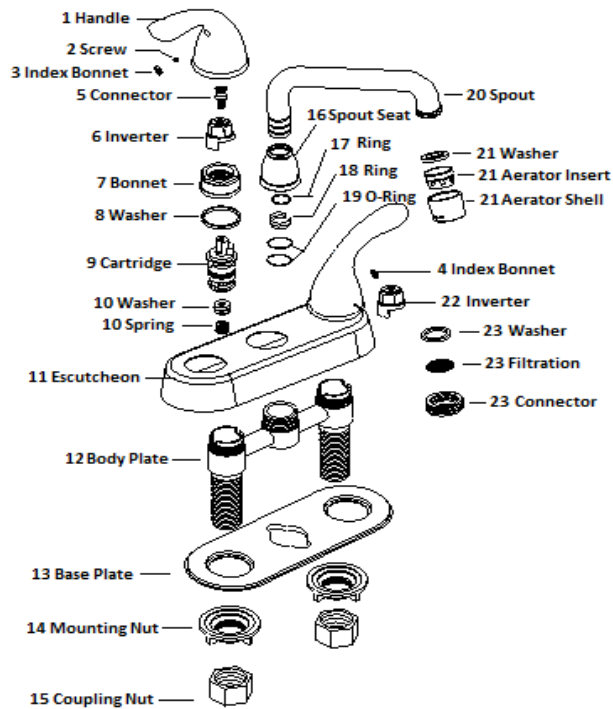

Ashland Laundry Faucet . SPARE PARTS

525139
Chrome

525147
Satin Nickel

No.	Name	525139		525147	
		Order Code	List Price	Order Code	List Price
1	Handle				
2	Screw				
3	Index Bonnet				
4	Index Bonnet				
5	Connector				
6	Inverter				
7	Bonnet				
8	Washer				
9	Cartridge	907659	\$2.12	907659	\$2.12
10	Washer	907667	\$0.72	907667	\$0.72
	Spring				
11	Escutcheon				
12	Body				
13	Base Plate				
14	Mounting Nut				
15	Coupling Nut				
16	Spout Seat				
17	Ring				
18	Ring				
19	O-Ring				
20	Spout				
21	Washer	907675	\$2.07	907683	\$2.54
	Aerator Insert				
	Aerator Shell				
22	Inverter				
23	Washer	907691	\$2.48	907709	\$3.16
	Filtration				
	Connector				